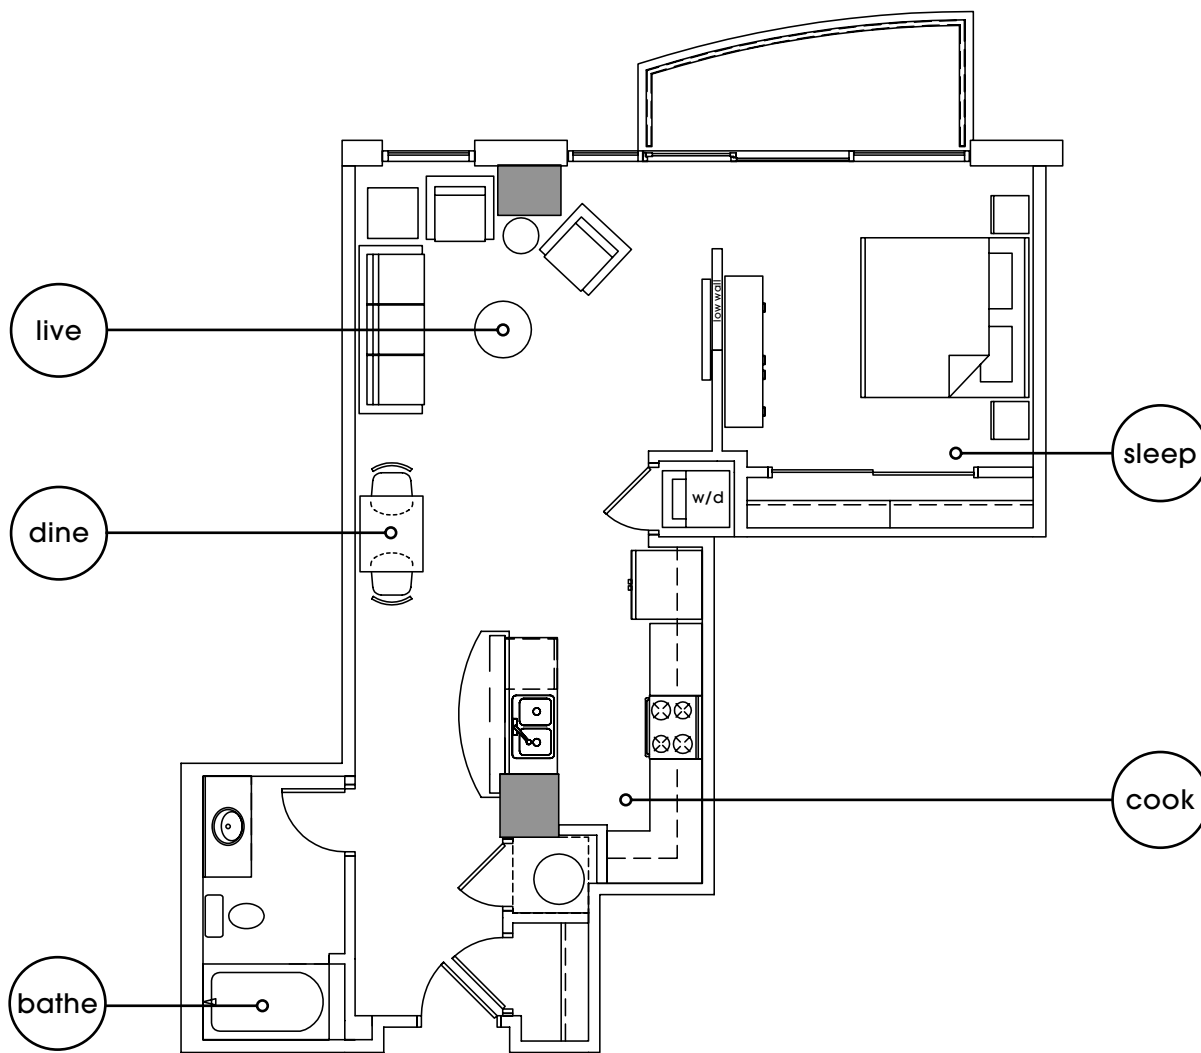

# Residence A1 | 1 bedroom + 1 bath

interior: 748 sq. ft.  
exterior: 64 sq. ft.

**total: 812 sq. ft.**

SALES BY  
NOVARE-AU  
REALTY-LLC  
512-477-0360

The unit or units shown hereon are merely approximations and do not necessarily reflect the actual as-built conditions of the same. The as-built dimension and size of the unit or units may vary from the dimension and size reflected hereon. Prices and availability are subject to change without notice. Drawing is not to scale. Furnishings not included. Refrigerator and washer/dryer not included.