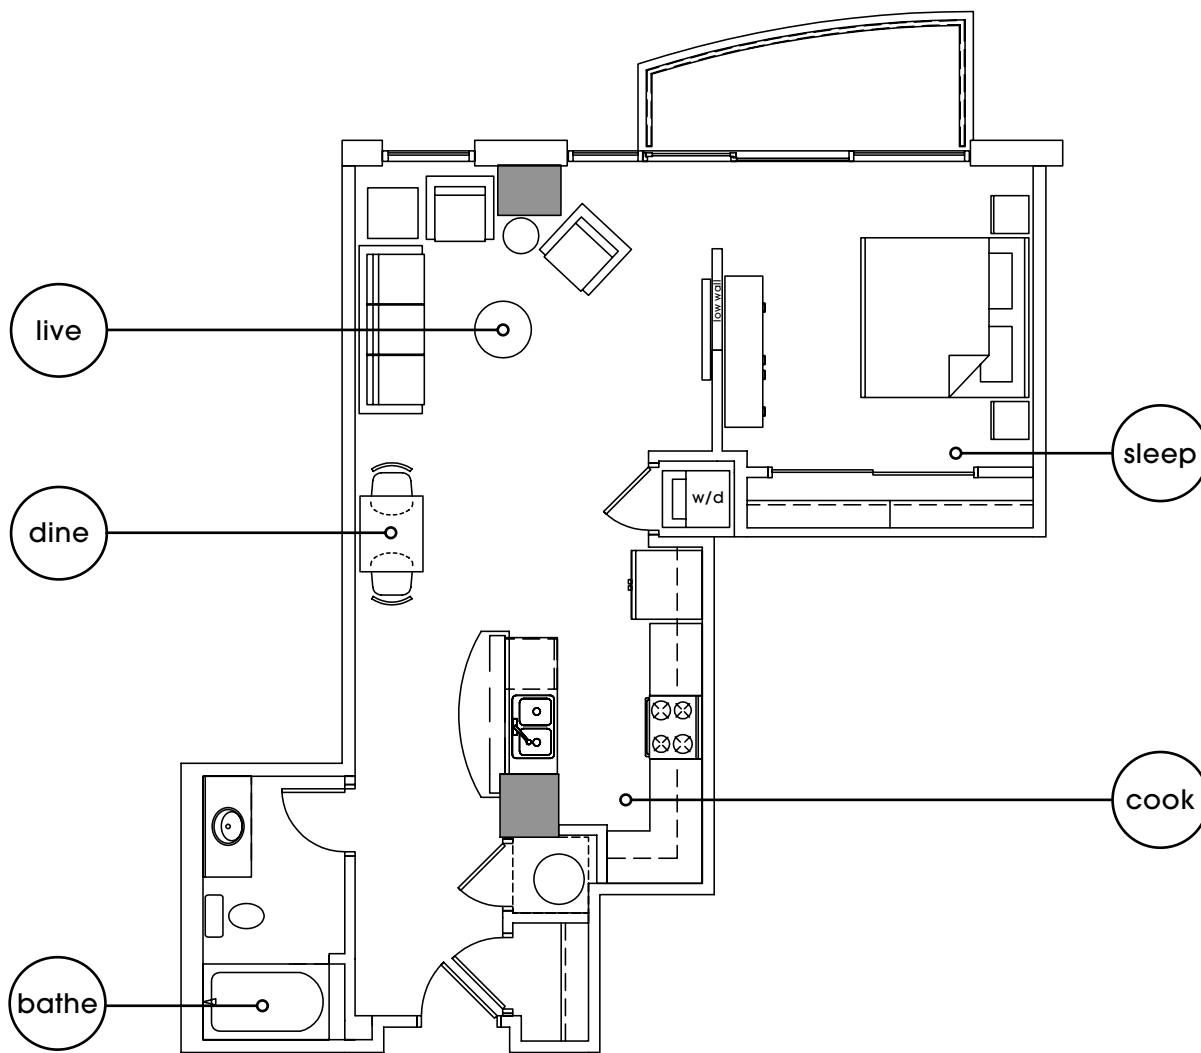

# Residence A1 | 1 bedroom + 1 bath

interior: 748 sq. ft.  
exterior: 64 sq. ft.

**total: 812 sq. ft.**

SALES BY  
NOVARE-AU  
REALTY-LLC  
512-477-0360