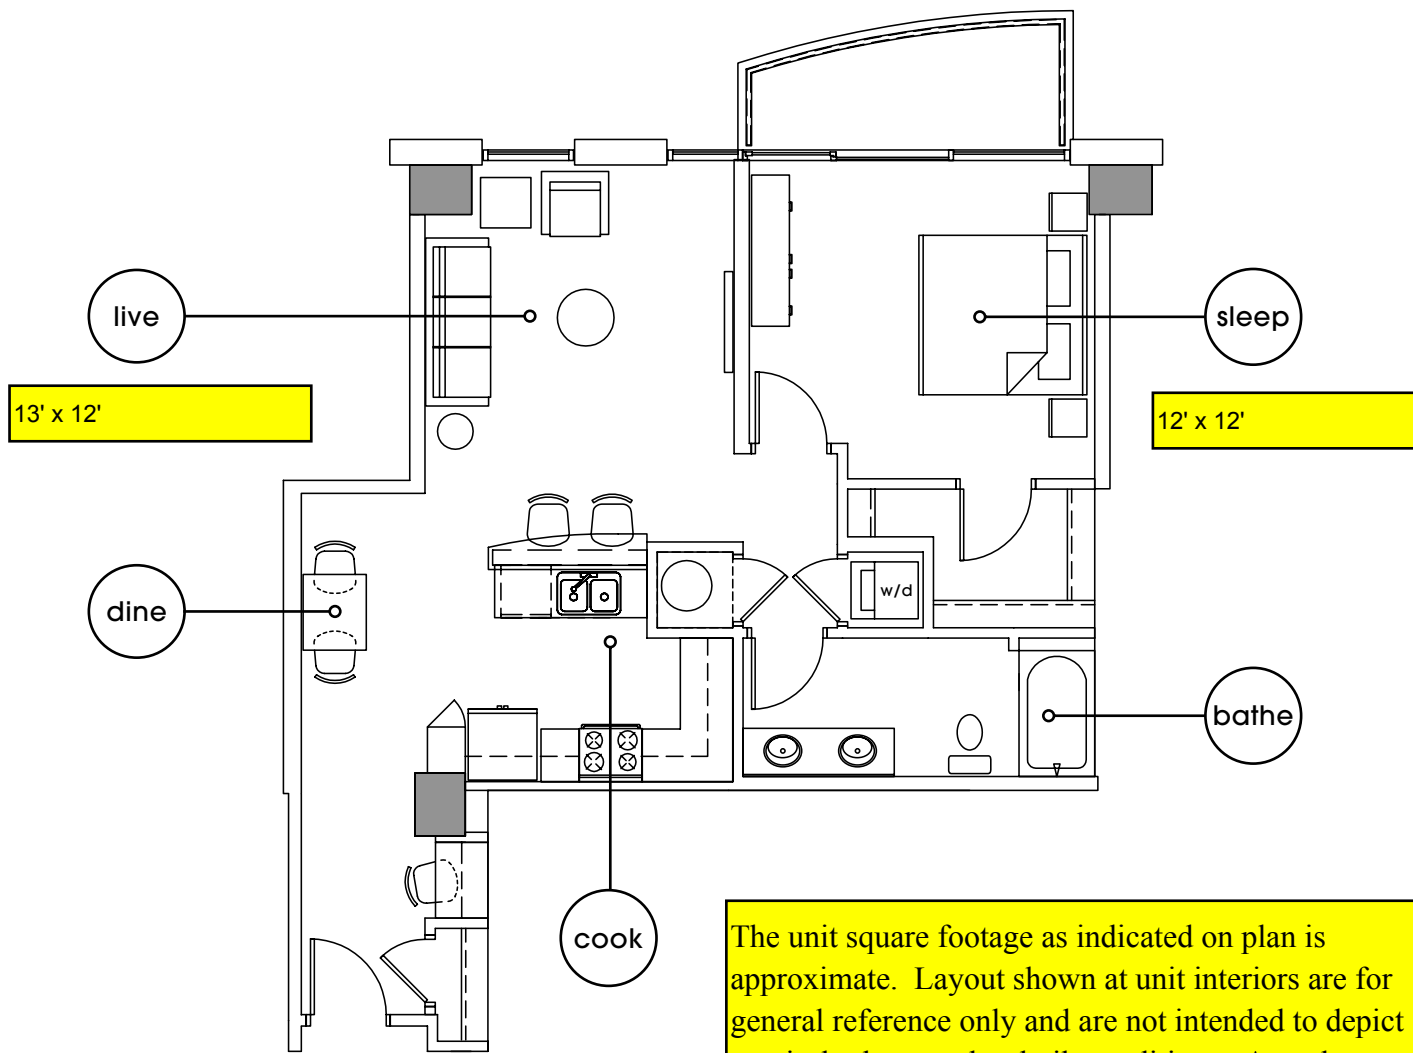

Residence A10 | 1 bedroom + 1 bath

interior: 832 sq. ft.
exterior: 64 sq. ft.

total: 896 sq. ft.

The unit square footage as indicated on plan is approximate. Layout shown at unit interiors are for general reference only and are not intended to depict precisely the actual as built conditions. Actual dimensions and layout at interior units may vary. Drawing is not to scale.