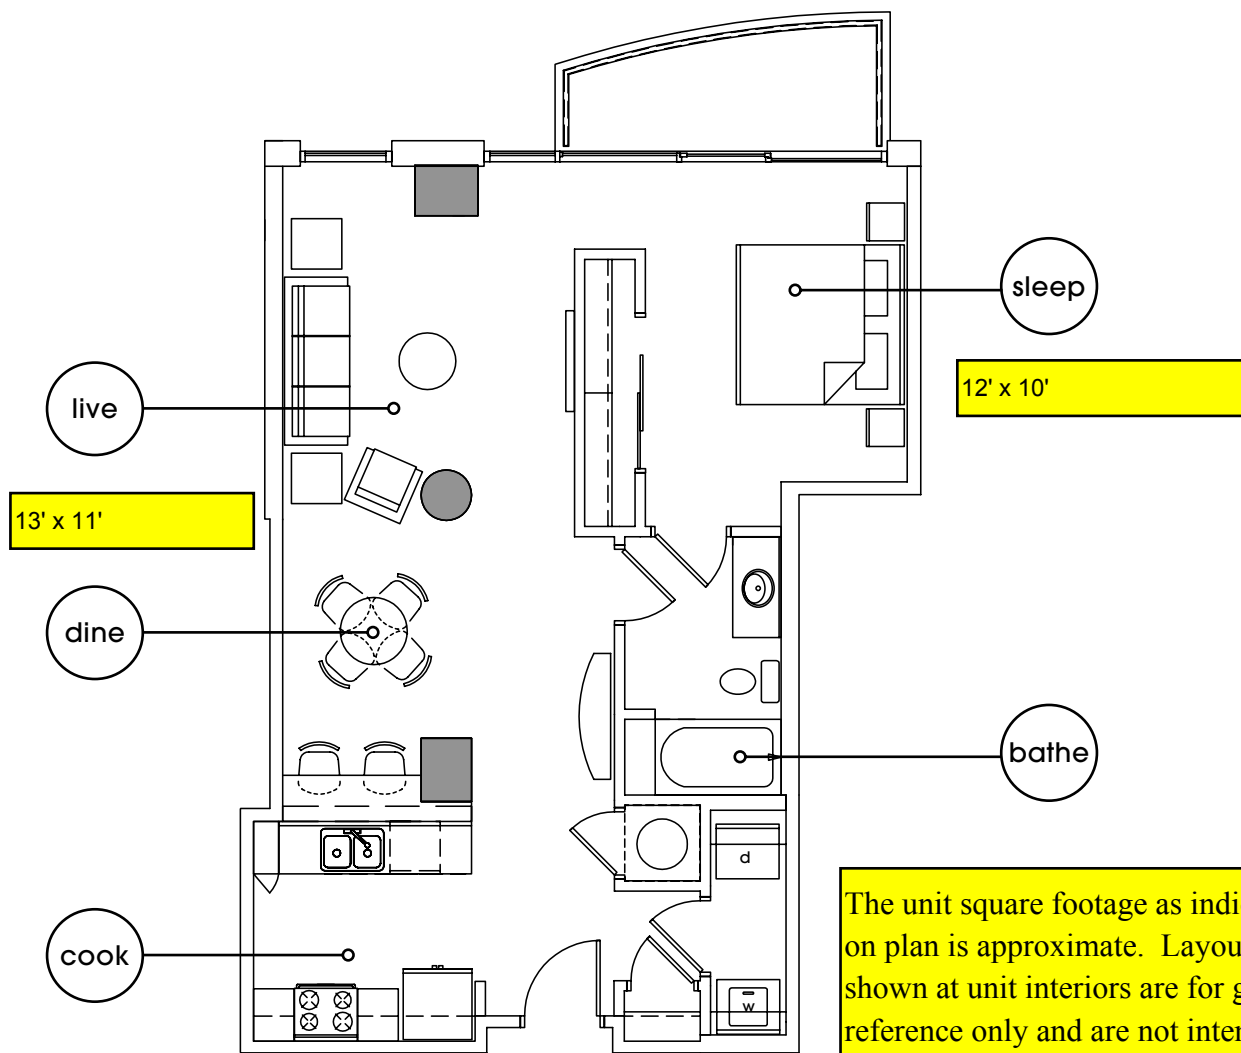

Residence A11 | 1 bedroom + 1 bath

interior: 812 sq. ft.
exterior: 64 sq. ft.

total: 876 sq. ft.

The unit square footage as indicated on plan is approximate. Layout shown at unit interiors are for general reference only and are not intended to depict precisely the actual as built conditions. Actual dimensions and layout at interior units may vary. Drawing is not to scale.

SALES BY
NOVARE-AU
REALTY-LLC
512-477-0360

The unit or units shown hereon are merely approximations and do not necessarily reflect the actual as-built conditions of the same. The as-built dimension and size of the unit or units may vary from the dimension and size reflected hereon. Prices and availability are subject to change without notice. Drawing is not to scale. Furnishings not included. Refrigerator and washer/dryer not included.