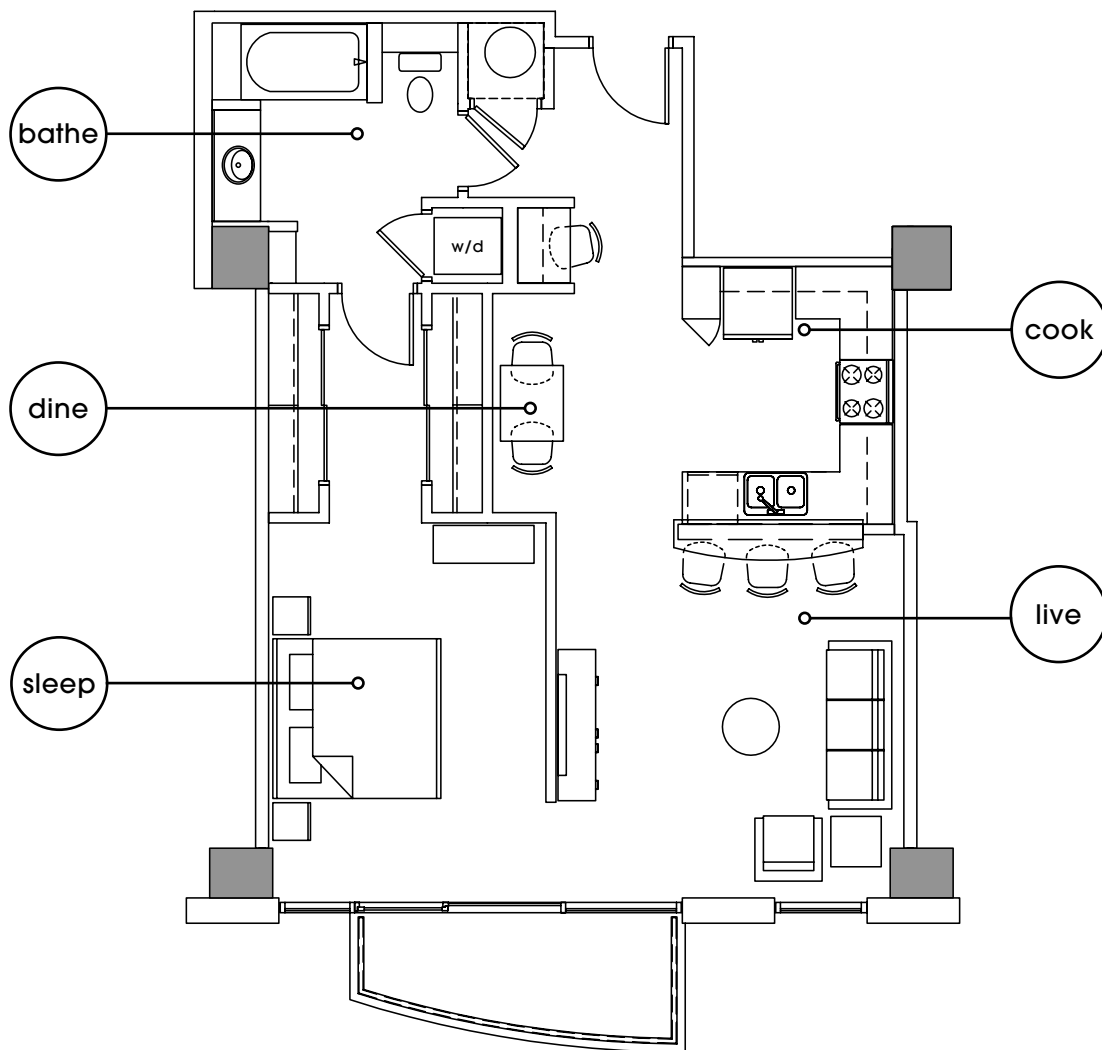

# Residence A12 | 1 bedroom + 1 bath

interior: 852 sq. ft.  
exterior: 64 sq. ft.

**total: 916 sq. ft.**

SALES BY  
NOVARE-AU  
REALTY-LLC  
512-477-0360

The unit or units shown herein are merely approximations and do not necessarily reflect the actual as-built conditions of the same. The as-built dimension and size of the unit or units may vary from the dimension and size reflected herein. Prices and availability are subject to change without notice. Drawing is not to scale. Furnishings not included. Refrigerator and washer/dryer not included.