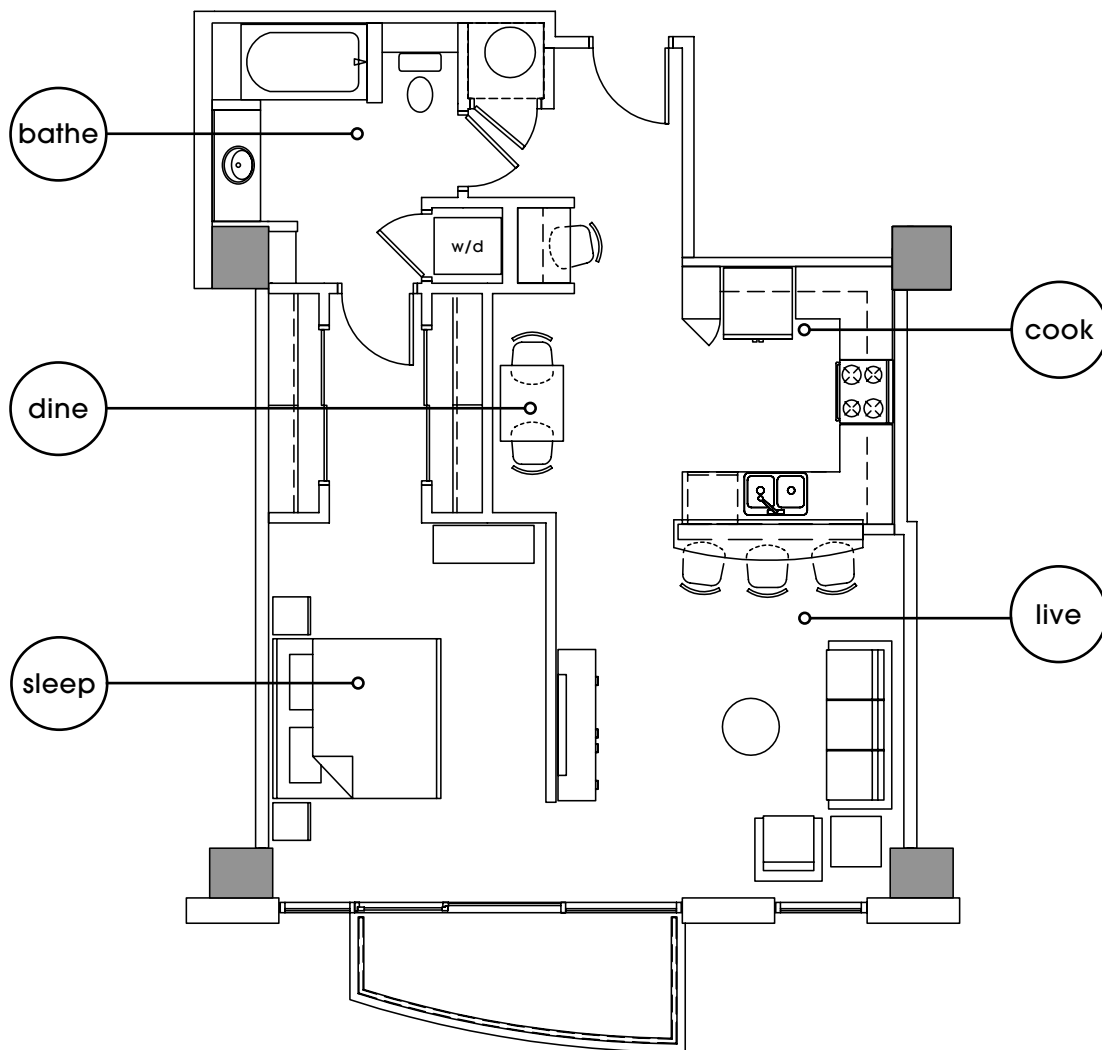

Residence A12 | 1 bedroom + 1 bath

interior: 852 sq. ft.
exterior: 64 sq. ft.

total: 916 sq. ft.

SALES BY
NOVARE-AU
REALTY-LLC
512-477-0360

The unit or units shown herein are merely approximations and do not necessarily reflect the actual as-built conditions of the same. The as-built dimension and size of the unit or units may vary from the dimension and size reflected herein. Prices and availability are subject to change without notice. Drawing is not to scale. Furnishings not included. Refrigerator and washer/dryer not included.