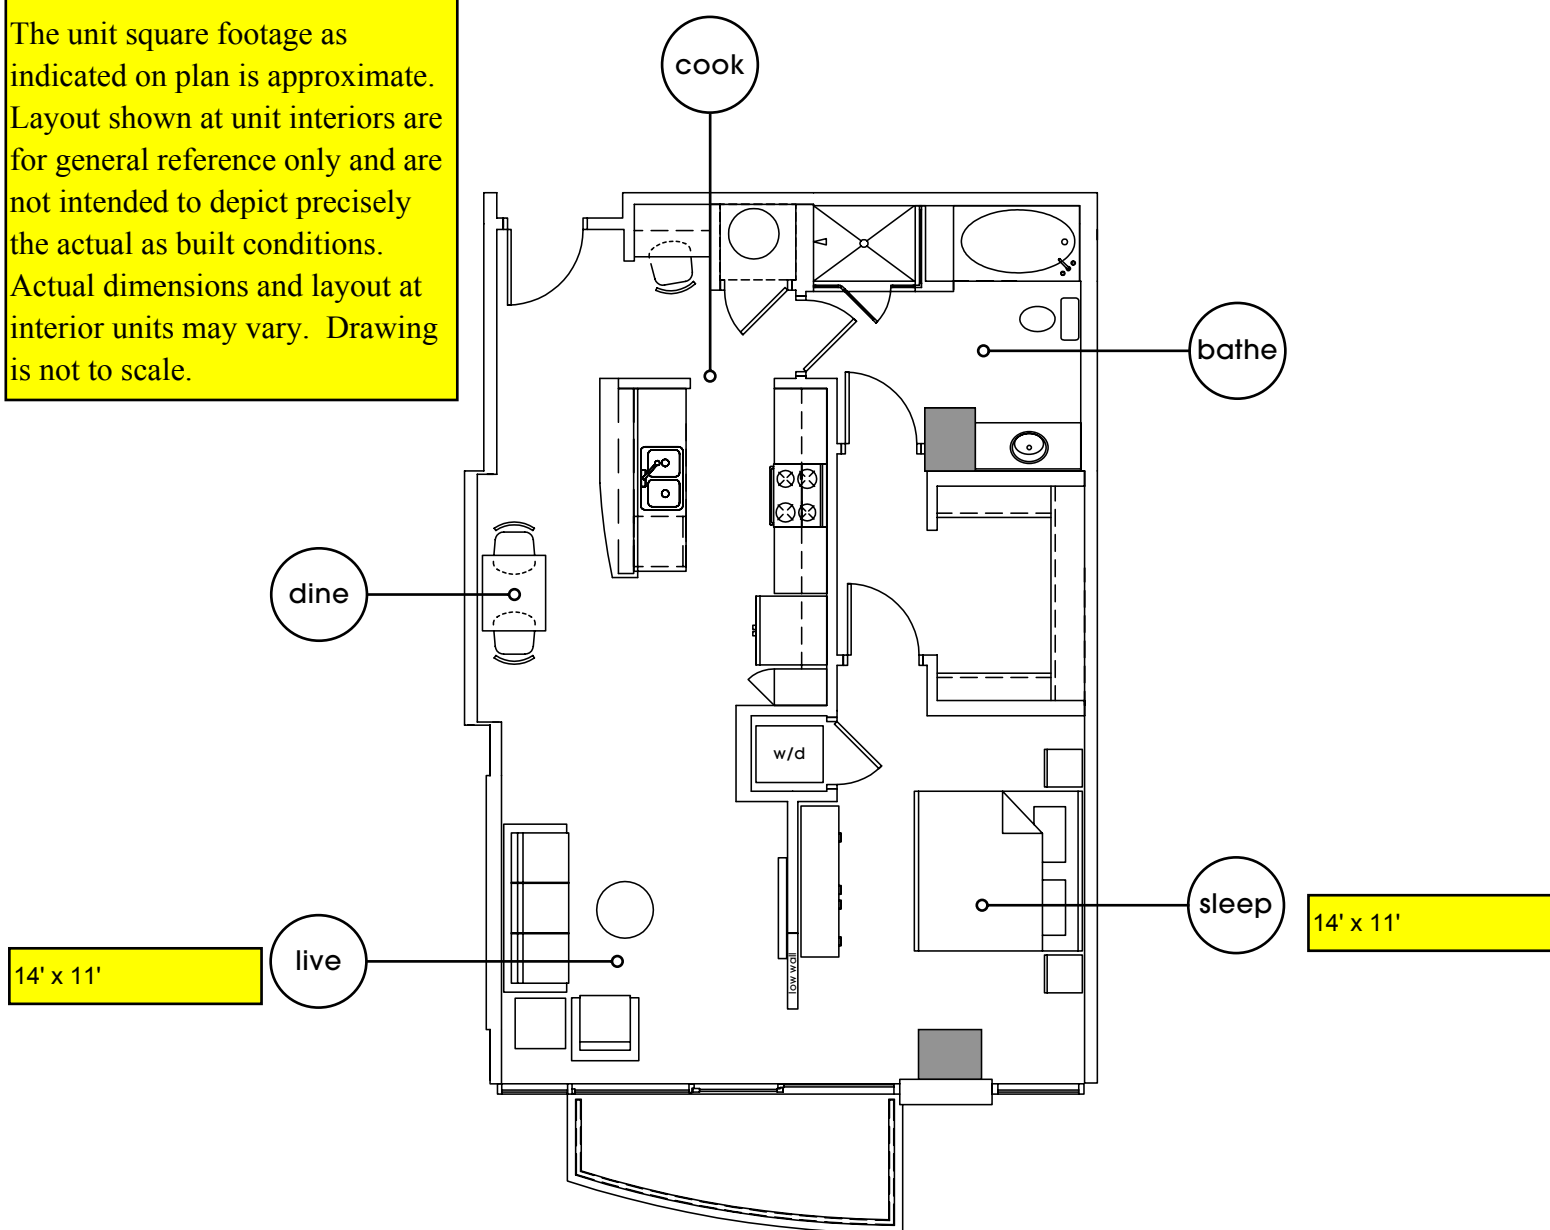

Residence A13 | 1 bedroom + 1 bath

interior: 861 sq. ft.
exterior: 64 sq. ft.

total: 925 sq. ft.

The unit square footage as indicated on plan is approximate. Layout shown at unit interiors are for general reference only and are not intended to depict precisely the actual as built conditions. Actual dimensions and layout at interior units may vary. Drawing is not to scale.