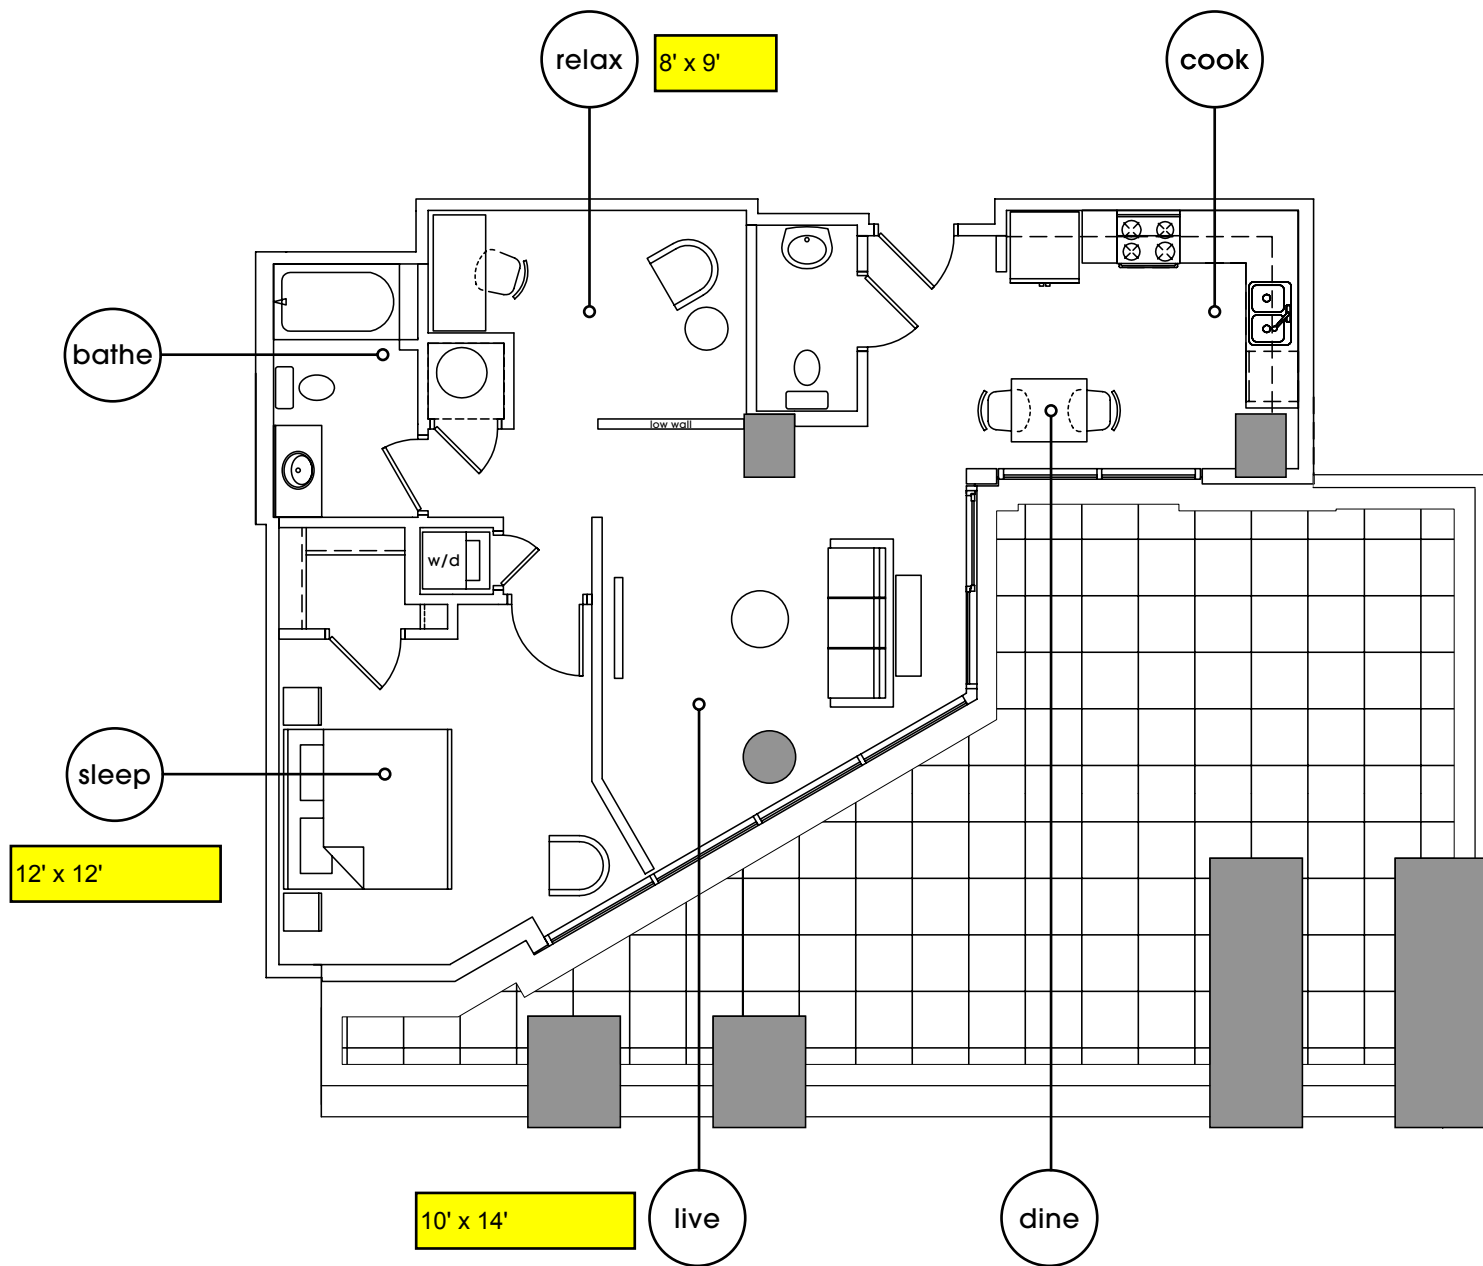

Residence A15 | 1 bedroom + 1.5 bath

interior: 887 sq. ft.
exterior: 620 sq. ft.

total: 1507 sq. ft.

SALES BY
NOVARE-AU
REALTY-LLC
512-477-0360

andrews urban