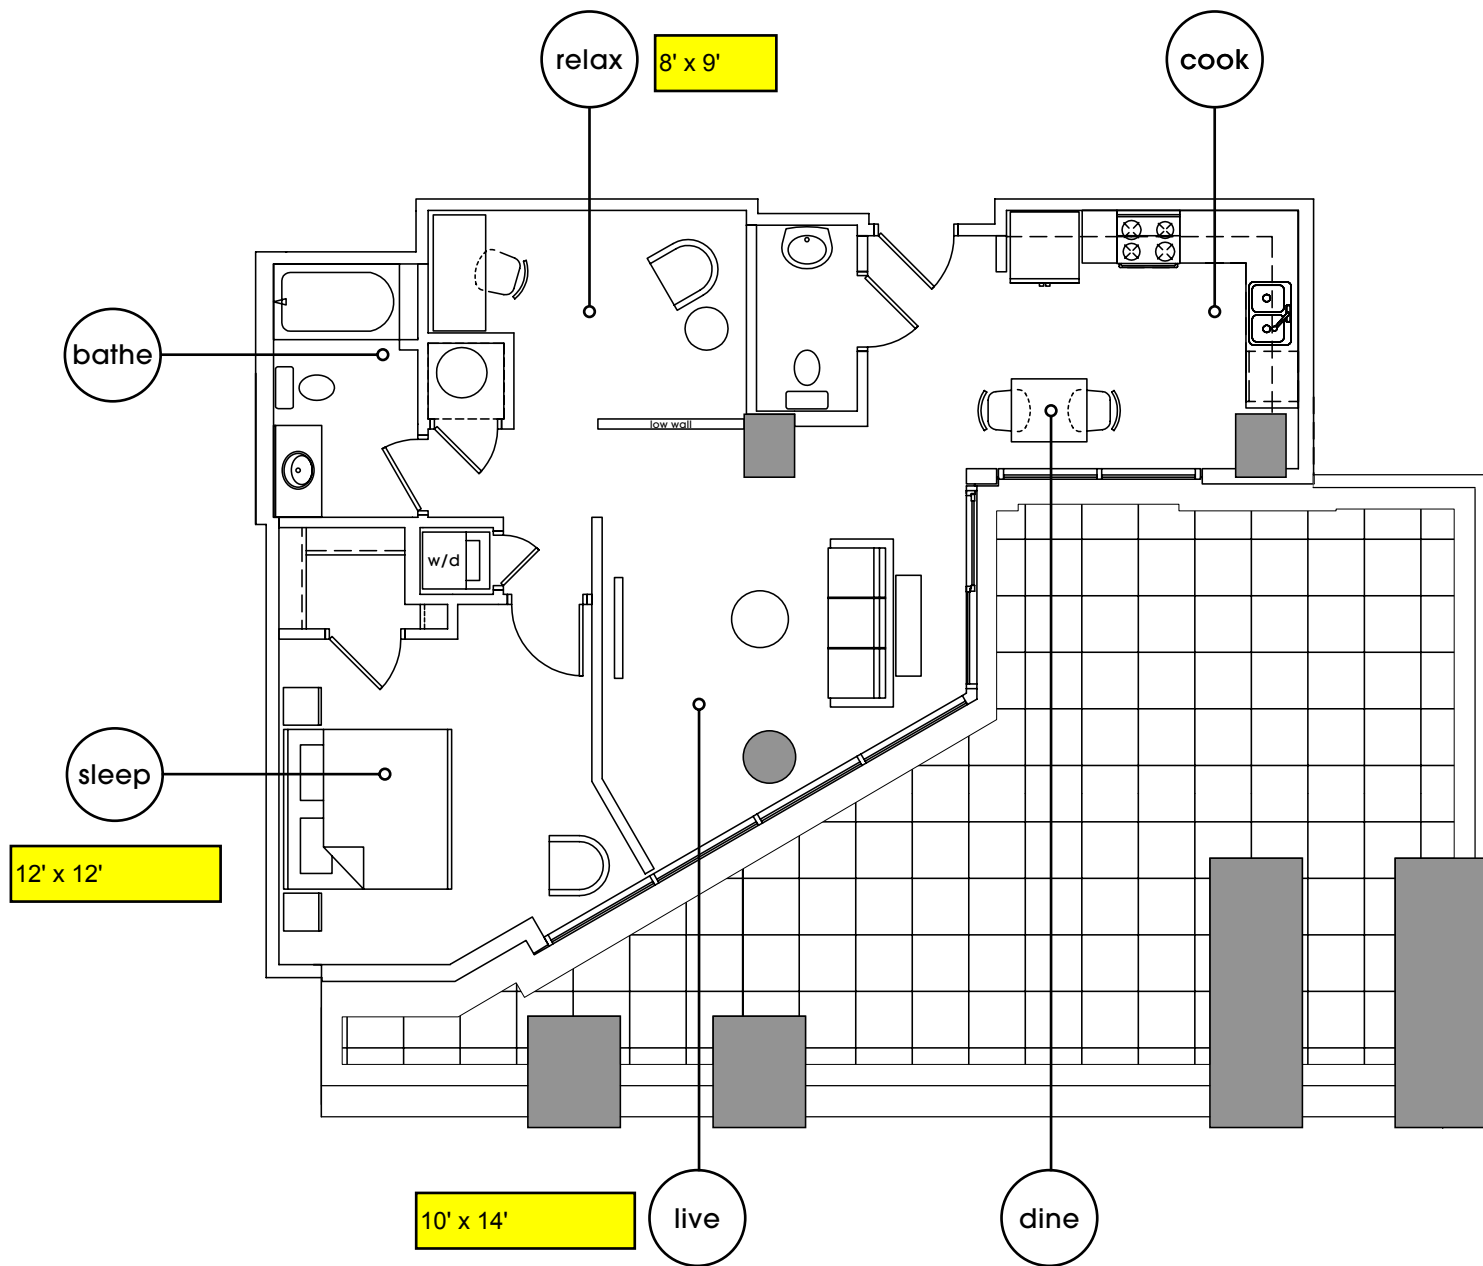

Residence A15 | 1 bedroom + 1.5 bath

interior: 887 sq. ft.
exterior: 620 sq. ft.

total: 1507 sq. ft.

SALES BY
NOVARE-AU
REALTY-LLC
512-477-0360