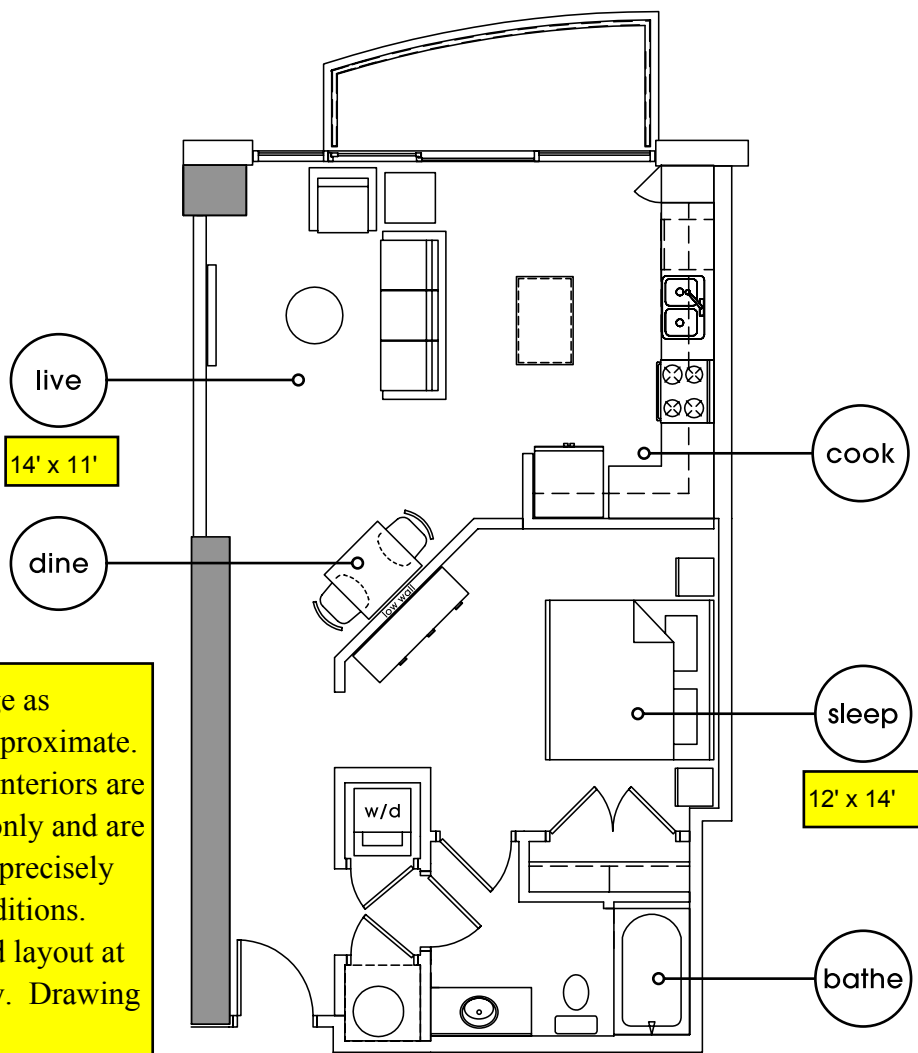

Residence A2 | 1 bedroom + 1 bath

interior: 715 sq. ft.
exterior: 64 sq. ft.

total: 779 sq. ft.

The unit square footage as indicated on plan is approximate. Layout shown at unit interiors are for general reference only and are not intended to depict precisely the actual as built conditions. Actual dimensions and layout at interior units may vary. Drawing is not to scale.

SALES BY
NOVARE-AU
REALTY-LLC
512-477-0360

The unit or units shown hereon are merely approximations and do not necessarily reflect the actual as-built conditions of the same. The as-built dimension and size of the unit or units may vary from the dimension and size reflected hereon. Prices and availability are subject to change without notice. Drawing is not to scale. Furnishings not included. Refrigerator and washer/dryer not included.