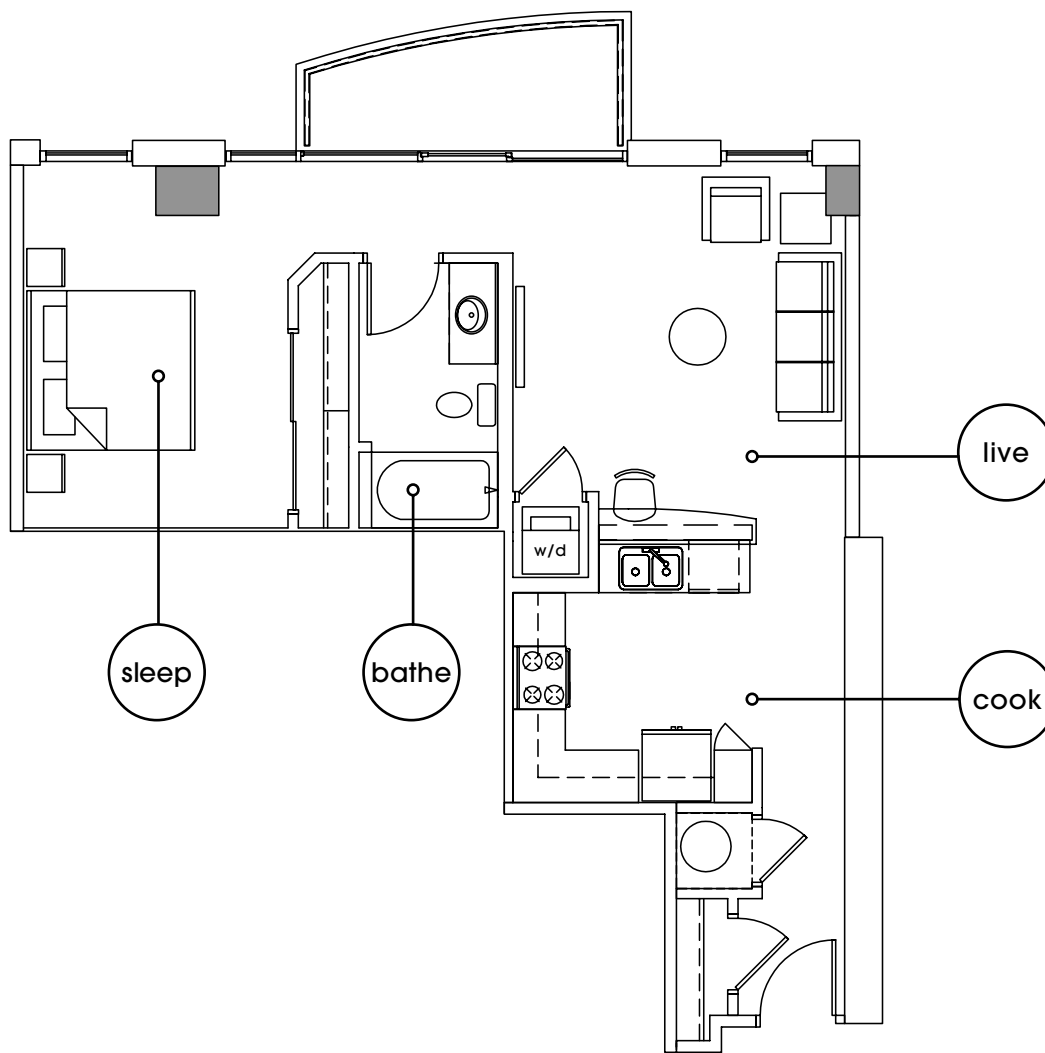

Residence A3 | 1 bedroom + 1 bath

interior: 732 sq. ft.
exterior: 64 sq. ft.

total: 796 sq. ft.

SALES BY
NOVARE-AU
REALTY-LLC
512-477-0360