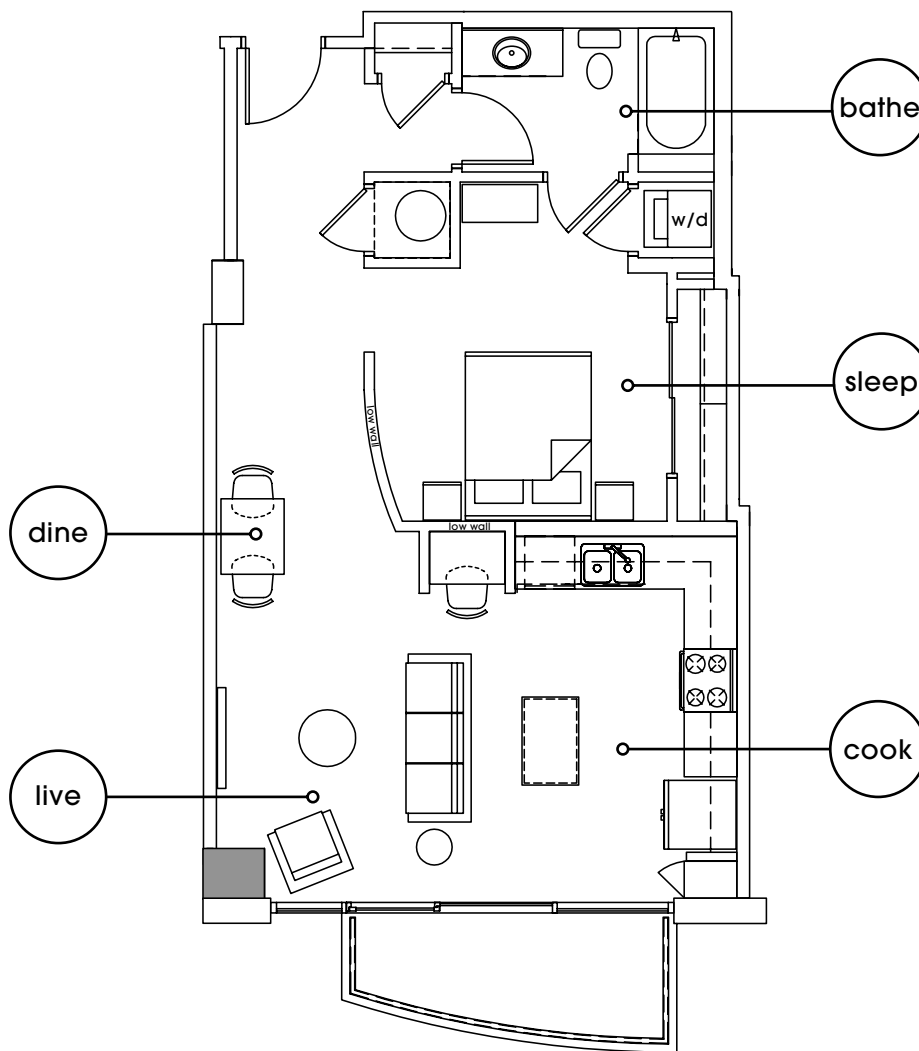

Residence A4 | 1 bedroom + 1 bath

interior: 728 sq. ft.
exterior: 64 sq. ft.

total: 792 sq. ft.

SALES BY
NOVARE-AU
REALTY-LLC
512-477-0360