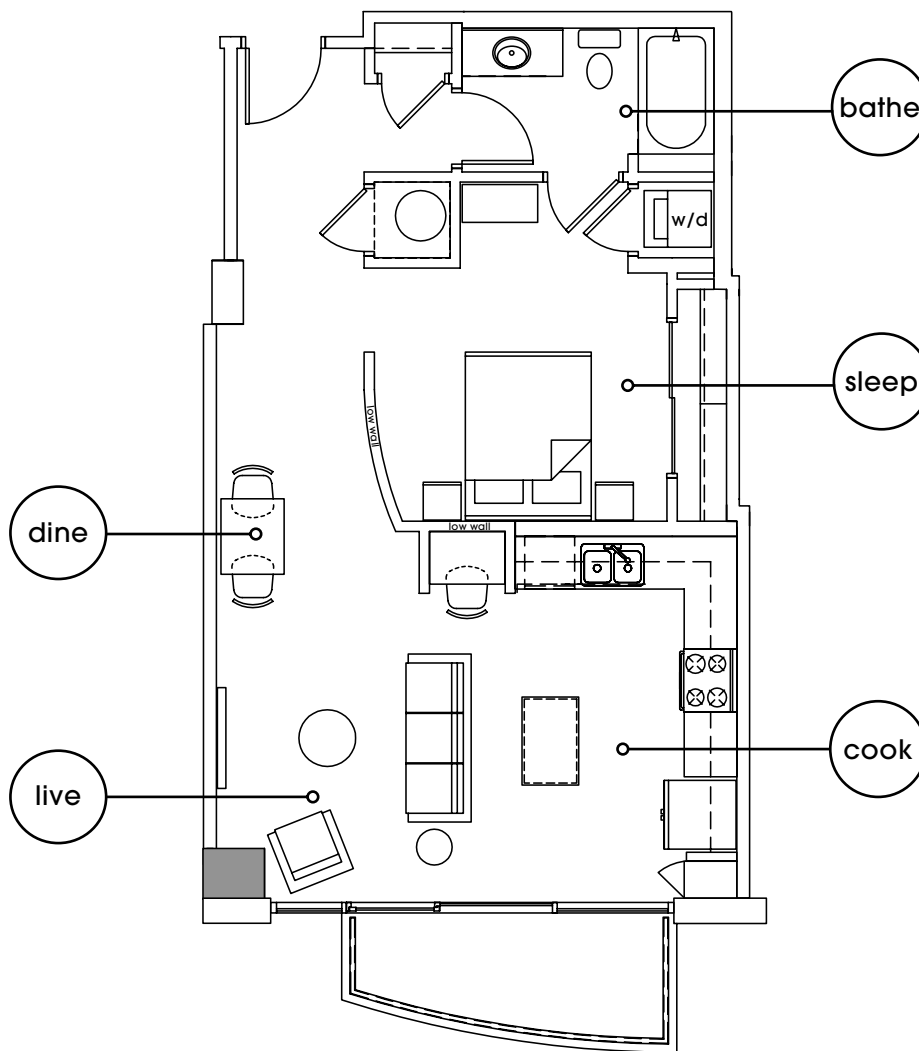

Residence A4 | 1 bedroom + 1 bath

interior: 728 sq. ft.
exterior: 64 sq. ft.

total: 792 sq. ft.

SALES BY
NOVARE-AU
REALTY-LLC
512-477-0360

The unit or units shown hereon are merely approximations and do not necessarily reflect the actual as-built conditions of the same. The as-built dimension and size of the unit or units may vary from the dimension and size reflected hereon. Prices and availability are subject to change without notice. Drawing is not to scale. Furnishings not included. Refrigerator and washer/dryer not included.