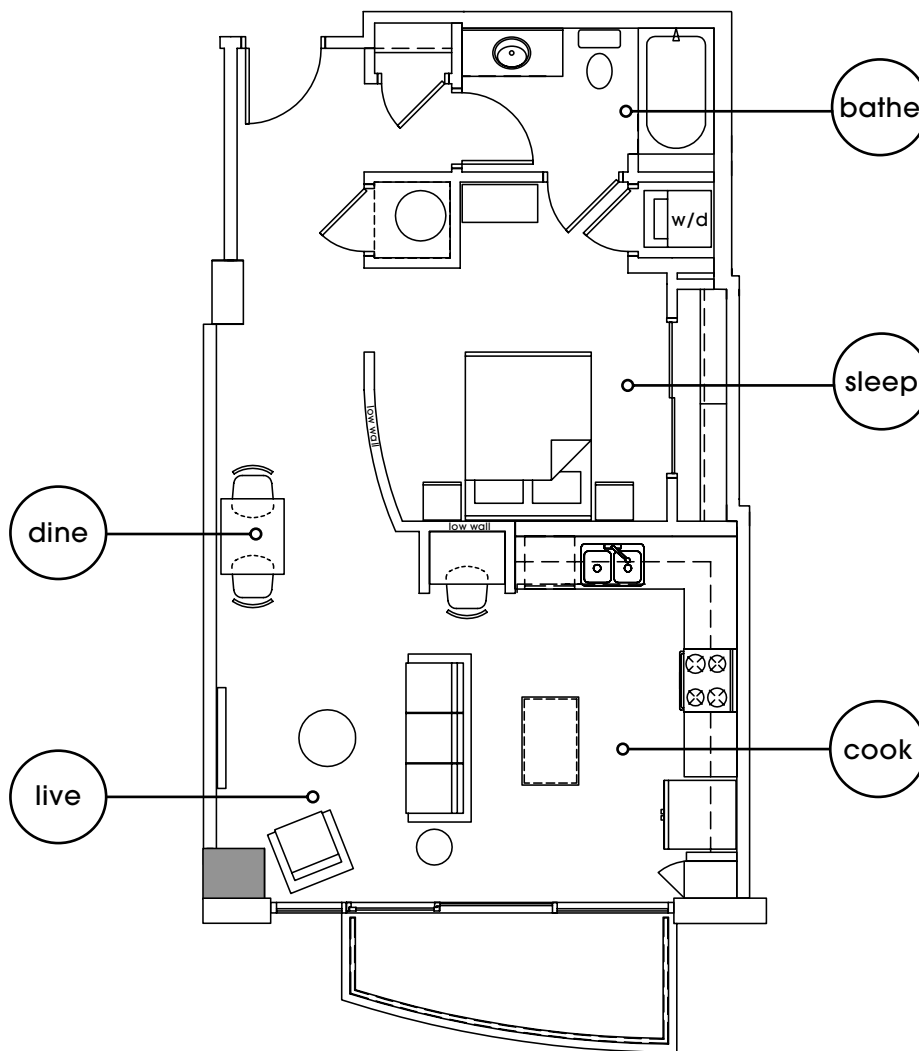

# Residence A4 | 1 bedroom + 1 bath

interior: 728 sq. ft.  
exterior: 64 sq. ft.

**total: 792 sq. ft.**

SALES BY  
NOVARE-AU  
REALTY-LLC  
512-477-0360

The unit or units shown hereon are merely approximations and do not necessarily reflect the actual as-built conditions of the same. The as-built dimension and size of the unit or units may vary from the dimension and size reflected hereon. Prices and availability are subject to change without notice. Drawing is not to scale. Furnishings not included. Refrigerator and washer/dryer not included.