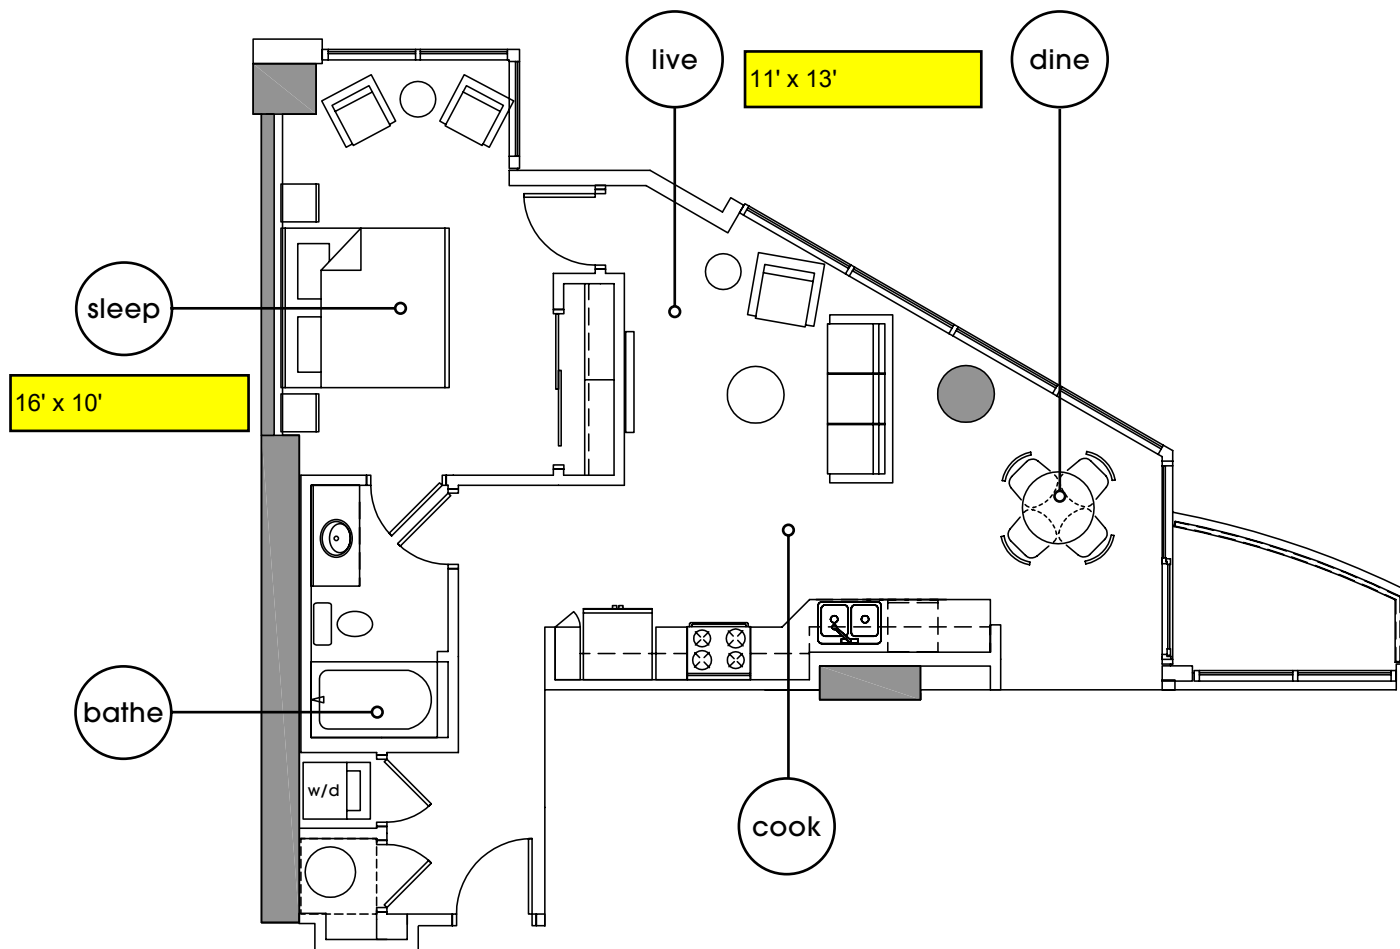

# Residence A5 | 1 bedroom + 1 bath

interior: 770 sq. ft.  
exterior: 46 sq. ft.

**total: 816 sq. ft.**

The unit square footage as indicated on plan is approximate. Layout shown at unit interiors are for general reference only and are not intended to depict precisely the actual as built conditions. Actual dimensions and layout at interior units may vary. Drawing is not to scale.