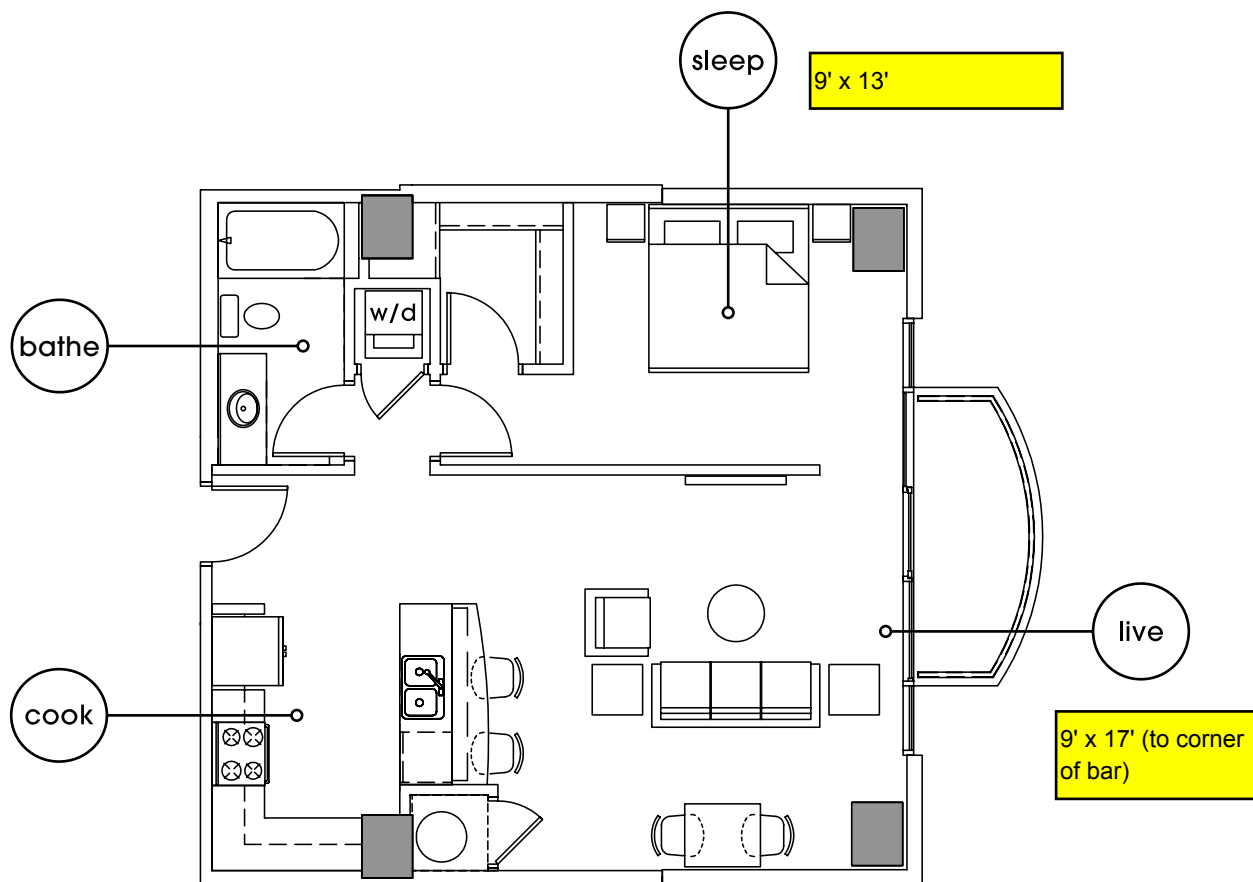

Residence A6 | 1 bedroom + 1 bath

interior: 760 sq. ft.
exterior: 54 sq. ft.

total: 814 sq. ft.

The unit square footage as indicated on plan is approximate. Layout shown at unit interiors are for general reference only and are not intended to depict precisely the actual as built conditions. Actual dimensions and layout at interior units may vary. Drawing is not to scale.