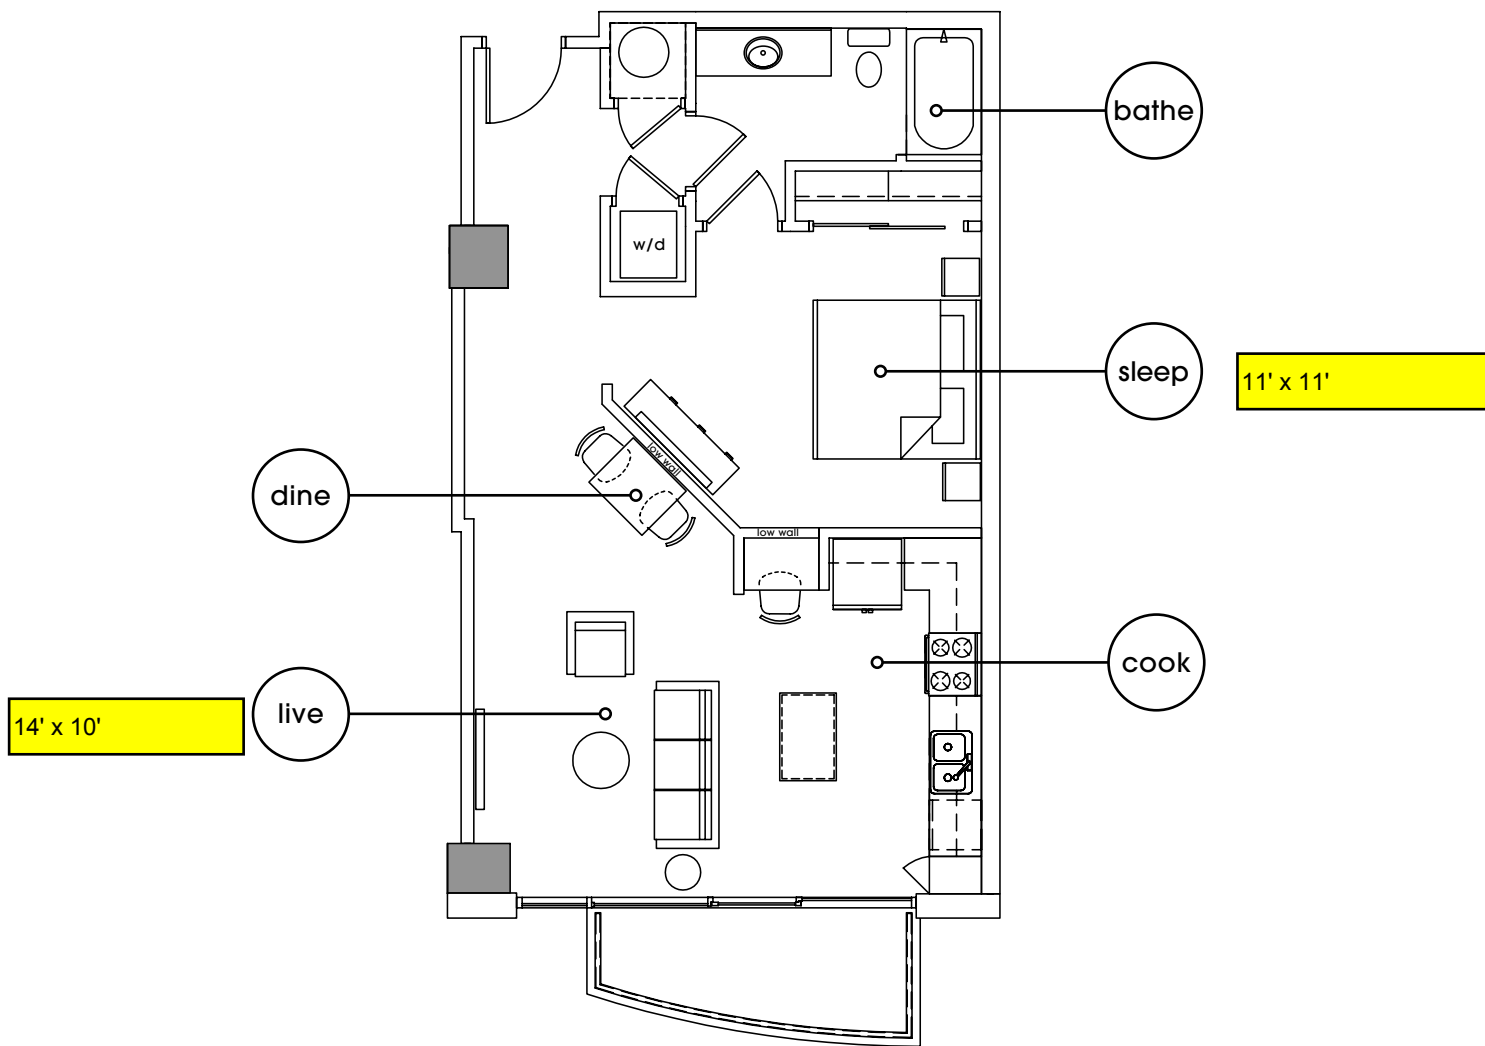

# Residence A7 | 1 bedroom + 1 bath

interior: 744 sq. ft.  
exterior: 64 sq. ft.

**total: 808 sq. ft.**

The unit square footage as indicated on plan is approximate. Layout shown at unit interiors are for general reference only and are not intended to depict precisely the actual as built conditions. Actual dimensions and layout at interior units may vary. Drawing is not to scale.