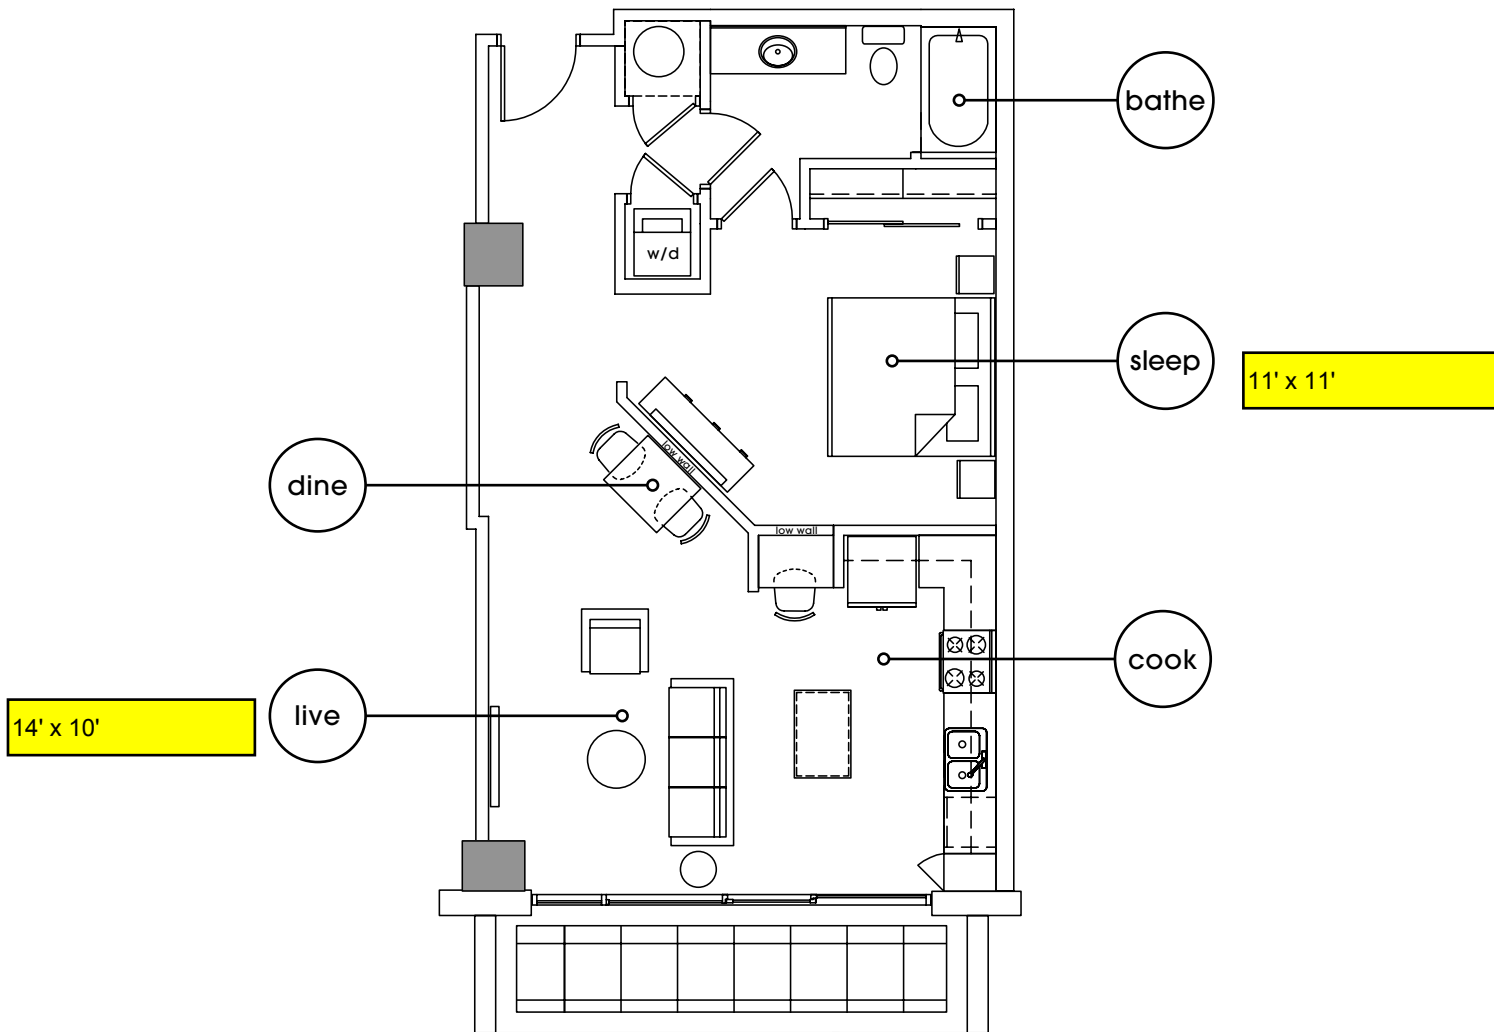

Residence A7A | 1 bedroom + 1 bath

interior: 744 sq. ft.
exterior: 112 sq. ft.

total: 856 sq. ft.

The unit square footage as indicated on plan is approximate. Layout shown at unit interiors are for general reference only and are not intended to depict precisely the actual as built conditions. Actual dimensions and layout at interior units may vary. Drawing is not to scale.