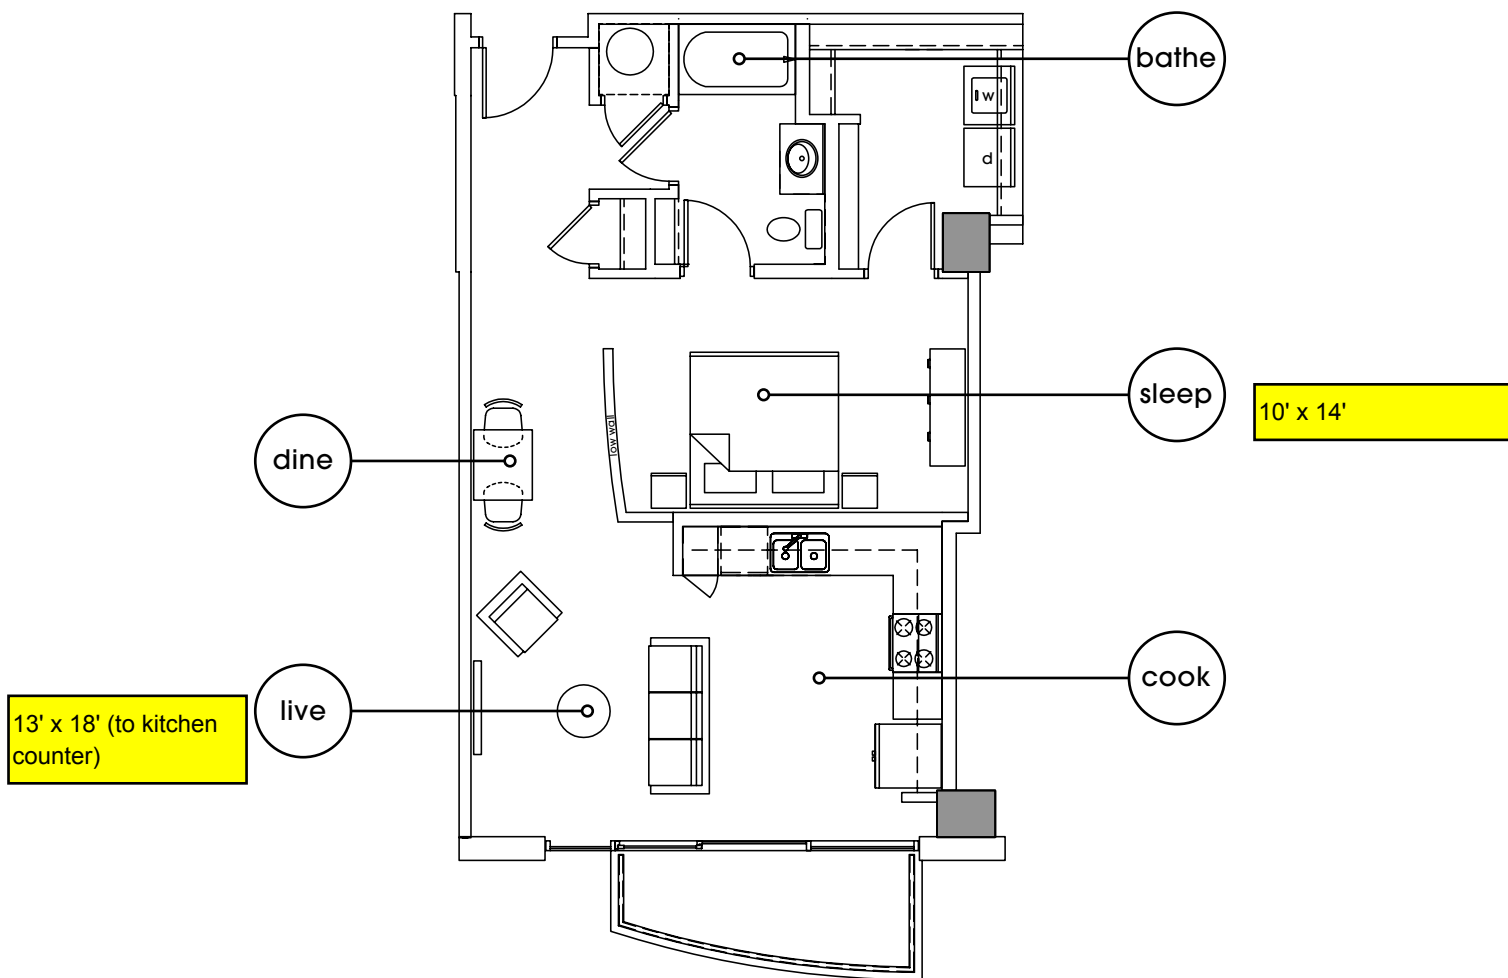

Residence A8 | 1 bedroom + 1 bath

interior: 785 sq. ft.
exterior: 64 sq. ft.

total: 849 sq. ft.

The unit square footage as indicated on plan is approximate. Layout shown at unit interiors are for general reference only and are not intended to depict precisely the actual as built conditions. Actual dimensions and layout at interior units may vary. Drawing is not to scale.