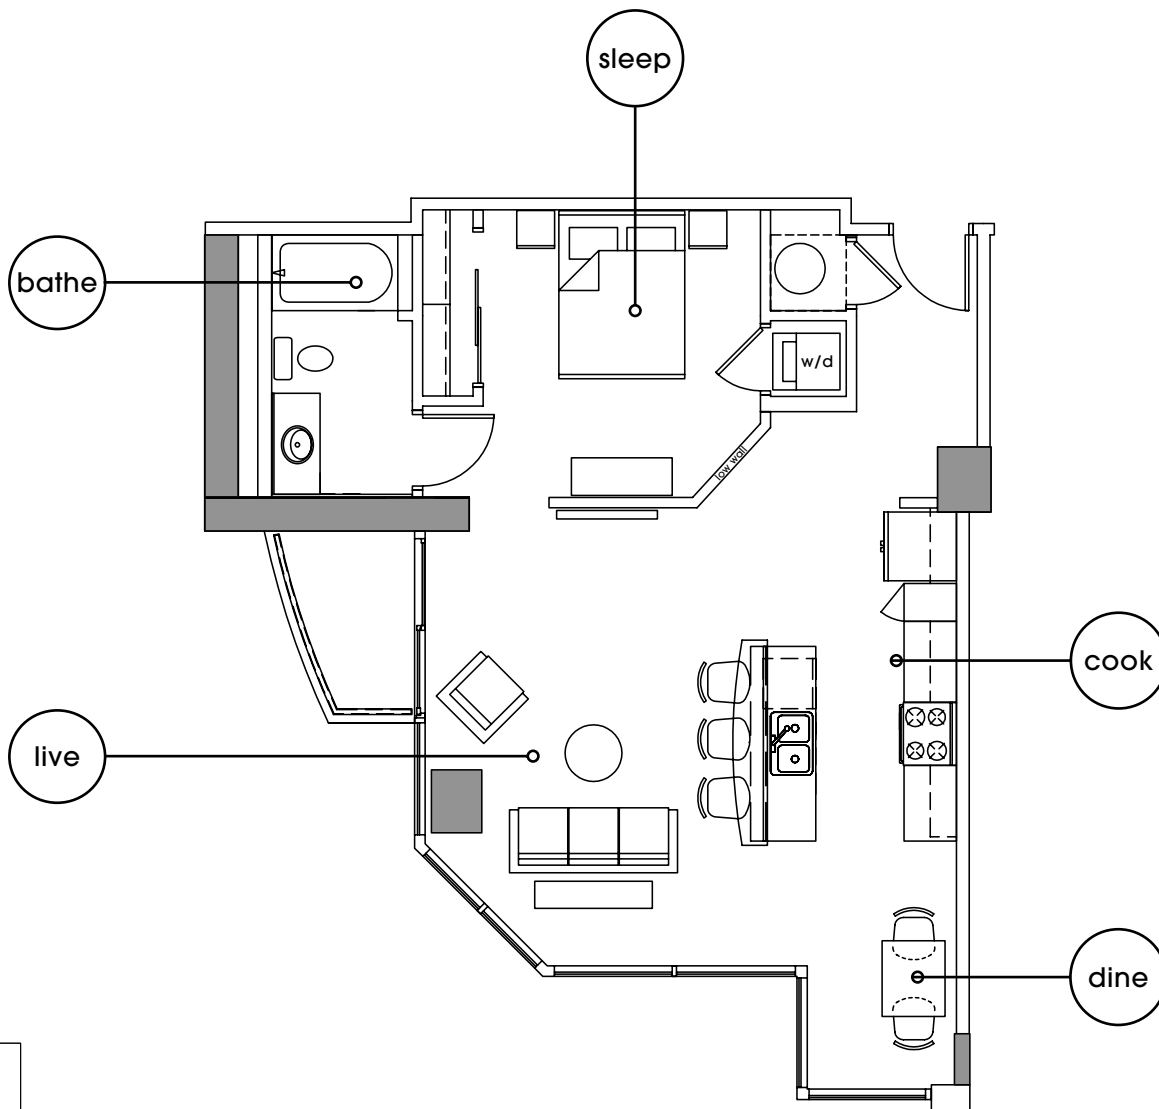

Residence A9 | 1 bedroom + 1 bath

interior: 801 sq. ft.
exterior: 37 sq. ft.

total: 838 sq. ft.

SALES BY
NOVARE-AU
REALTY-LLC
512-477-0360

The unit or units shown hereon are merely approximations and do not necessarily reflect the actual as-built conditions of the same. The as-built dimension and size of the unit or units may vary from the dimension and size reflected hereon. Prices and availability are subject to change without notice. Drawing is not to scale. Furnishings not included. Refrigerator and washer/dryer not included.