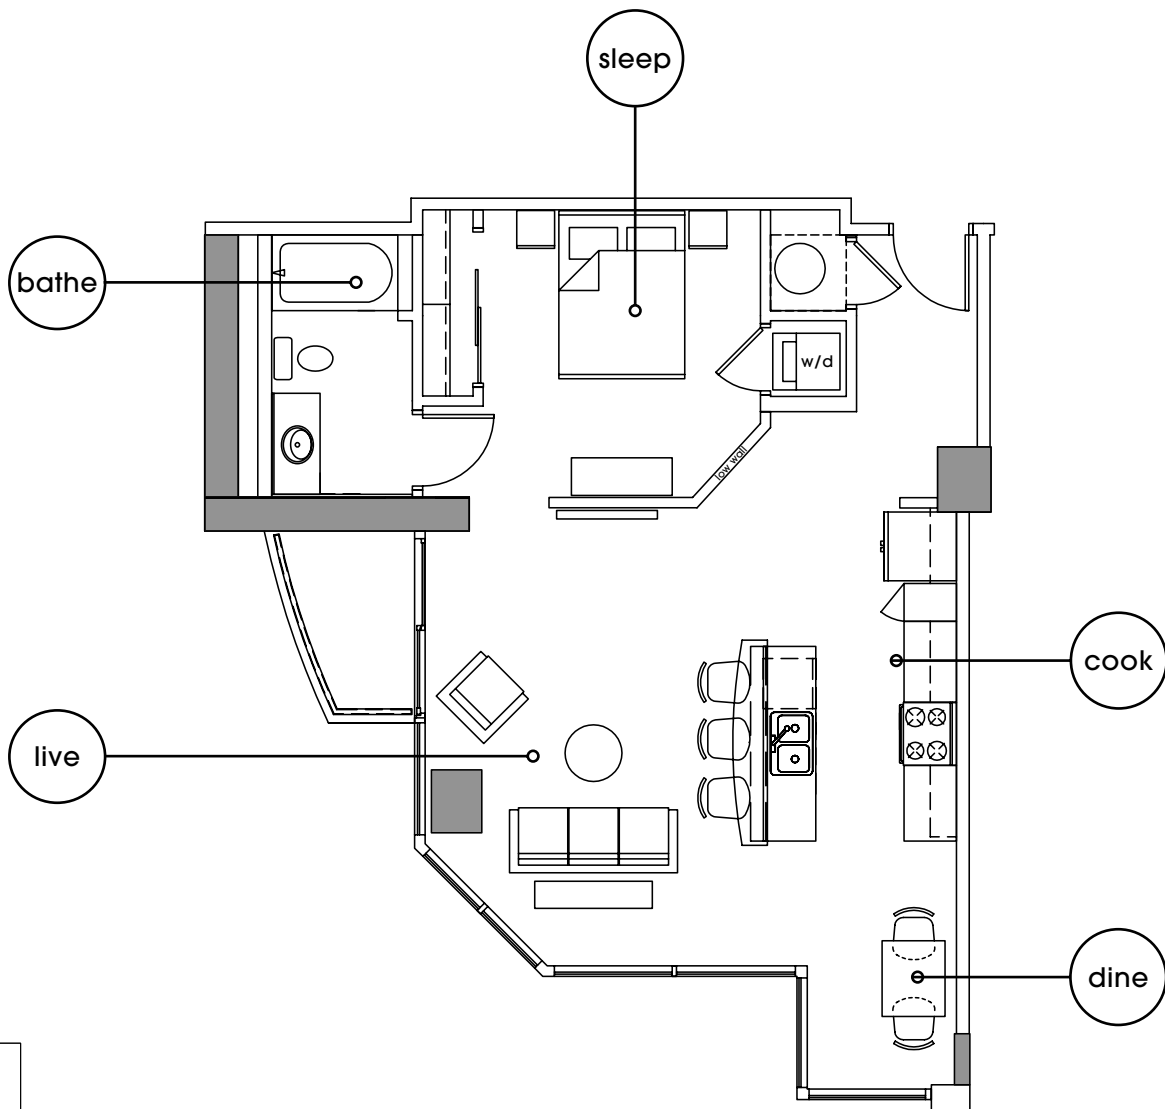

# Residence A9 | 1 bedroom + 1 bath

interior: 801 sq. ft.  
exterior: 37 sq. ft.

**total: 838 sq. ft.**

SALES BY  
NOVARE-AU  
REALTY-LLC  
512-477-0360

The unit or units shown hereon are merely approximations and do not necessarily reflect the actual as-built conditions of the same. The as-built dimension and size of the unit or units may vary from the dimension and size reflected hereon. Prices and availability are subject to change without notice. Drawing is not to scale. Furnishings not included. Refrigerator and washer/dryer not included.