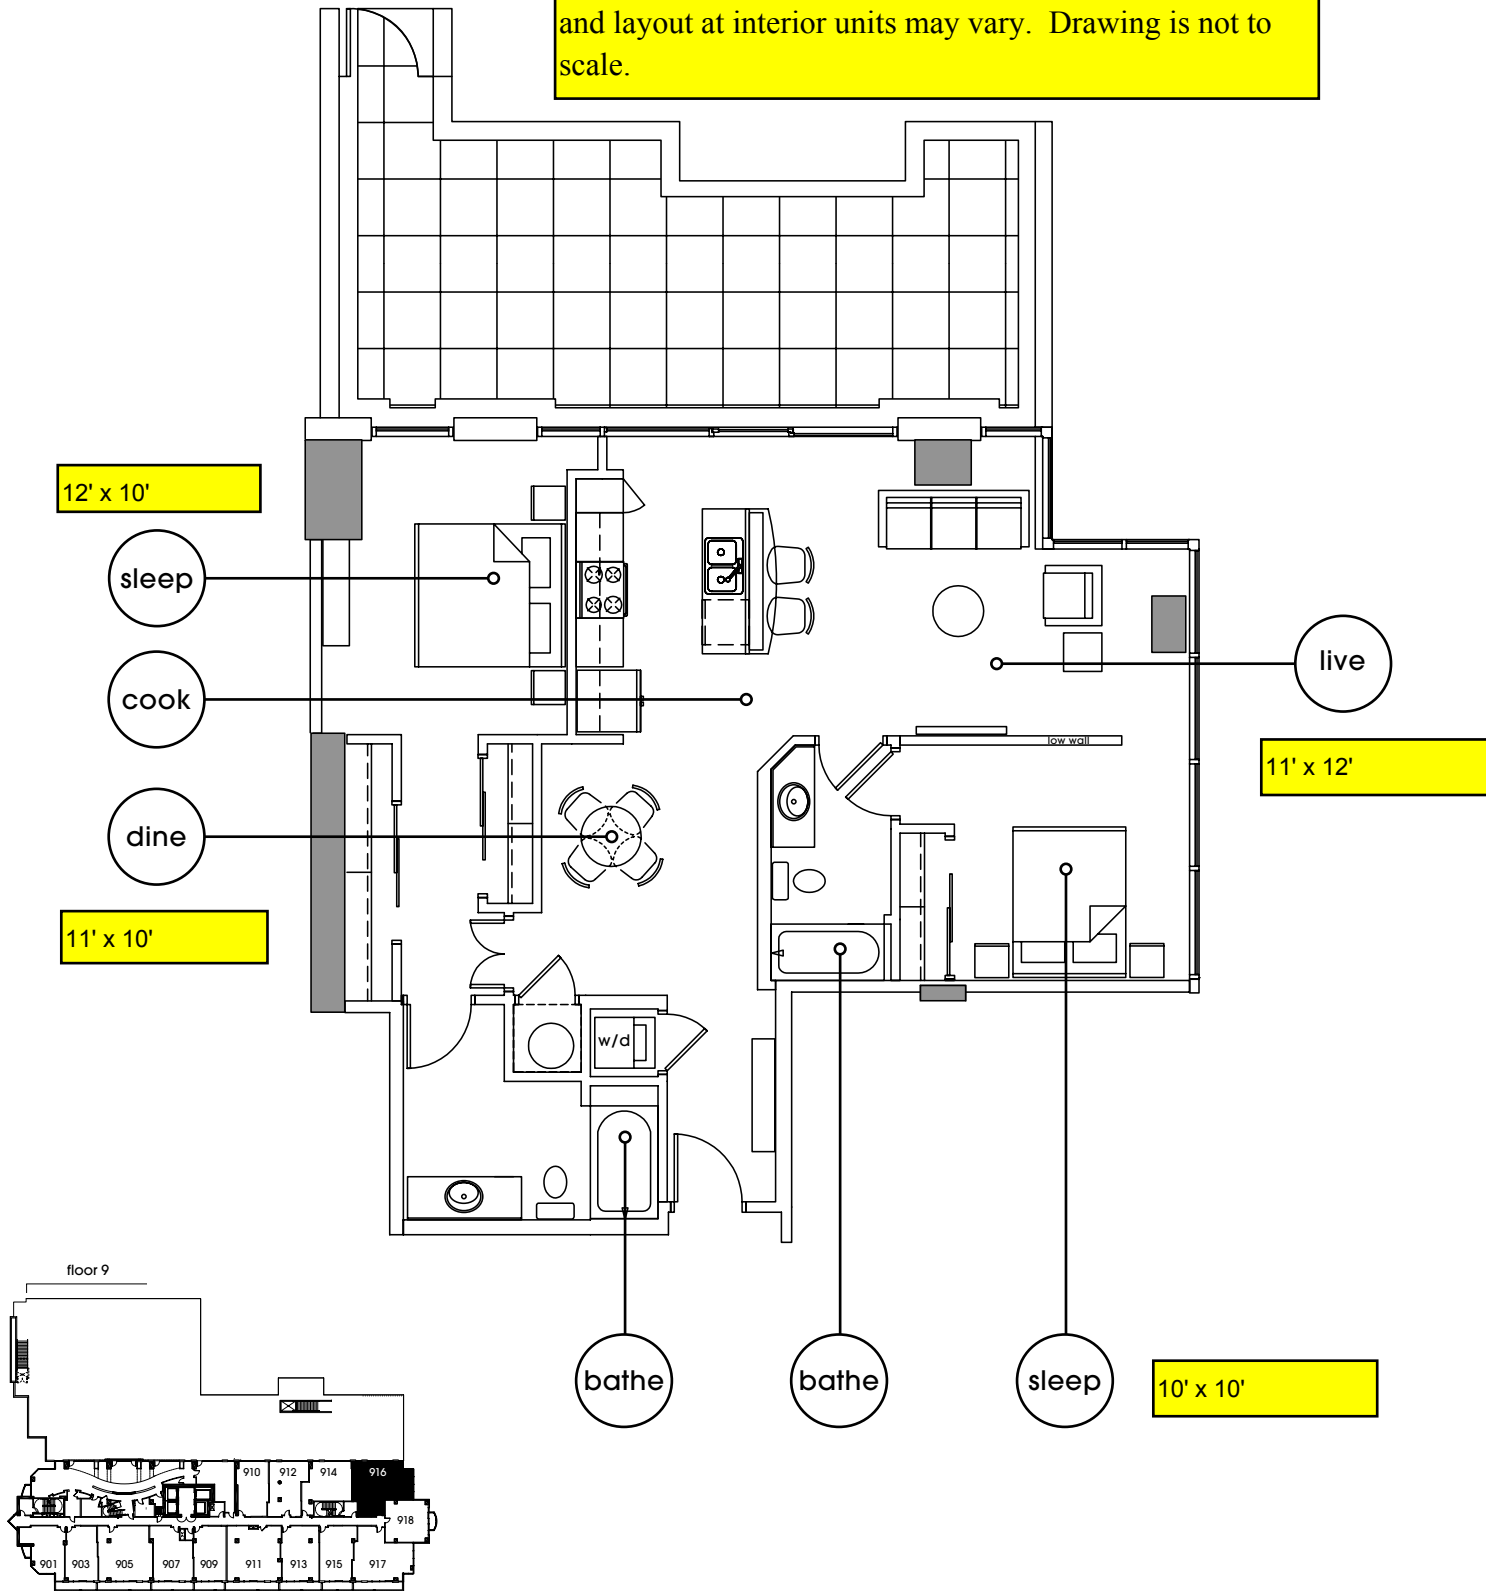

Residence B1B | 2 bedroom + 2 bath

interior: 1117 sq. ft.
exterior: 415 sq. ft.

total: 1532 sq. ft.

The unit square footage as indicated on plan is approximate. Layout shown at unit interiors are for general reference only and are not intended to depict precisely the actual as built conditions. Actual dimensions and layout at interior units may vary. Drawing is not to scale.