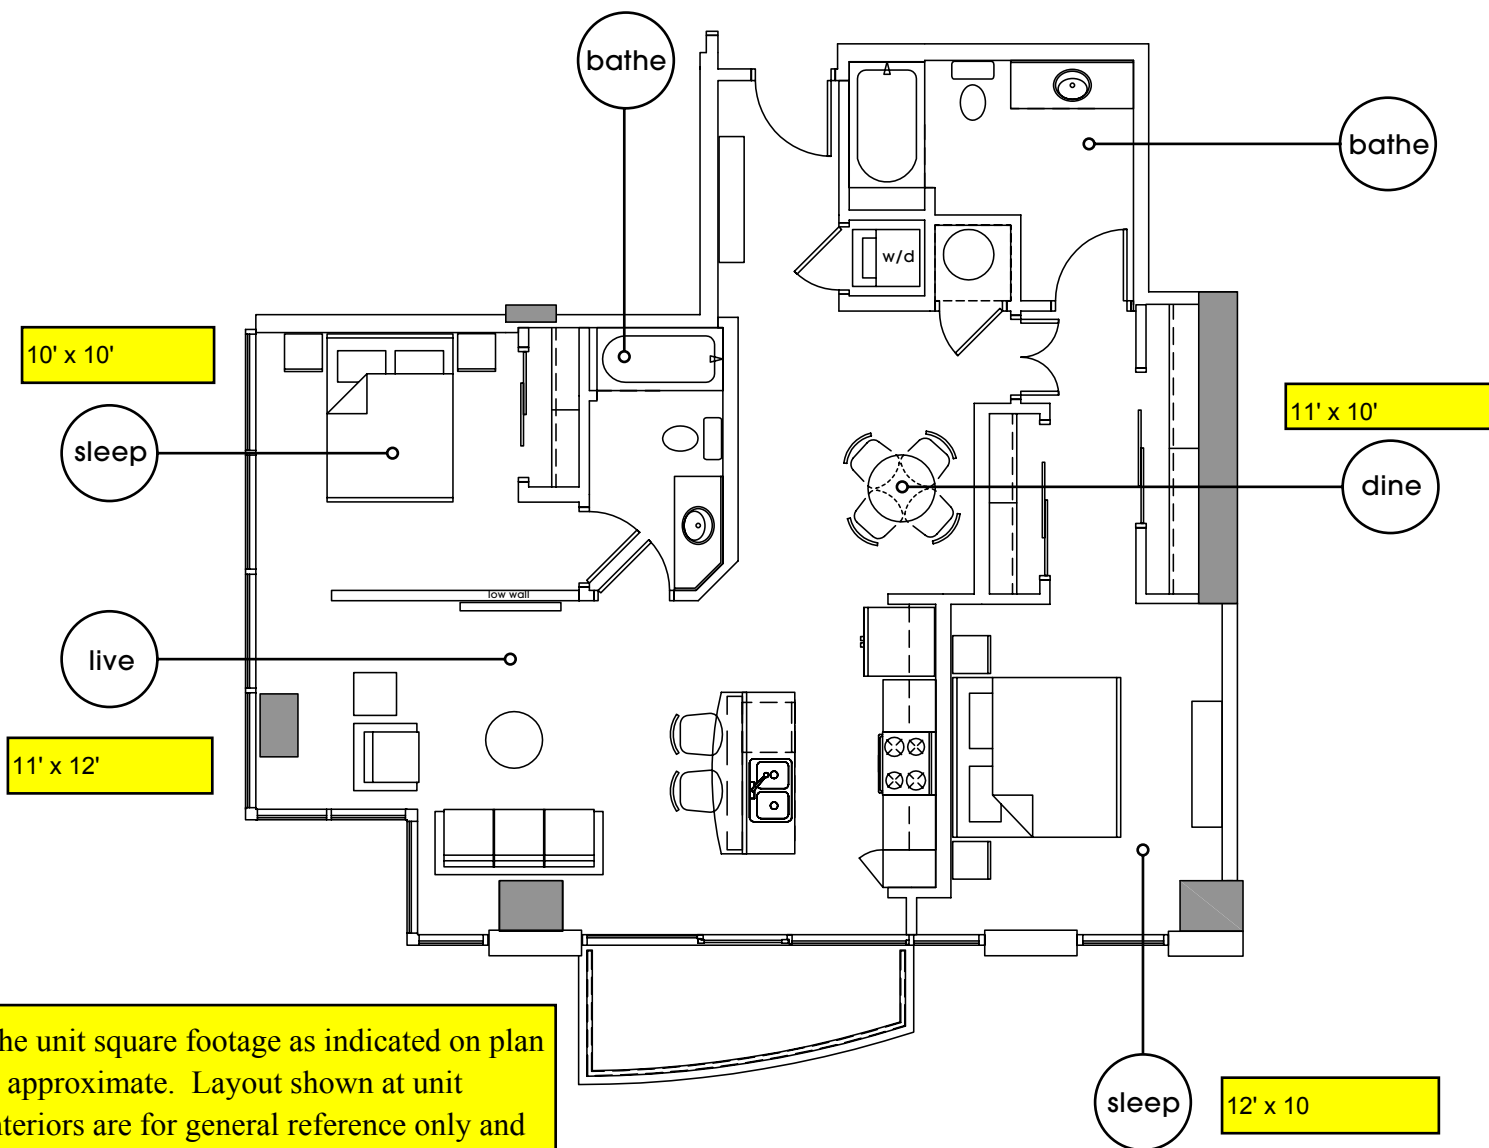

Residence B1E | 2 bedroom + 2 bath

interior: 1115 sq. ft.
exterior: 64 sq. ft.

total: 1179 sq. ft.

The unit square footage as indicated on plan is approximate. Layout shown at unit interiors are for general reference only and are not intended to depict precisely the actual as built conditions. Actual dimensions and layout at interior units may vary. Drawing is not to scale.