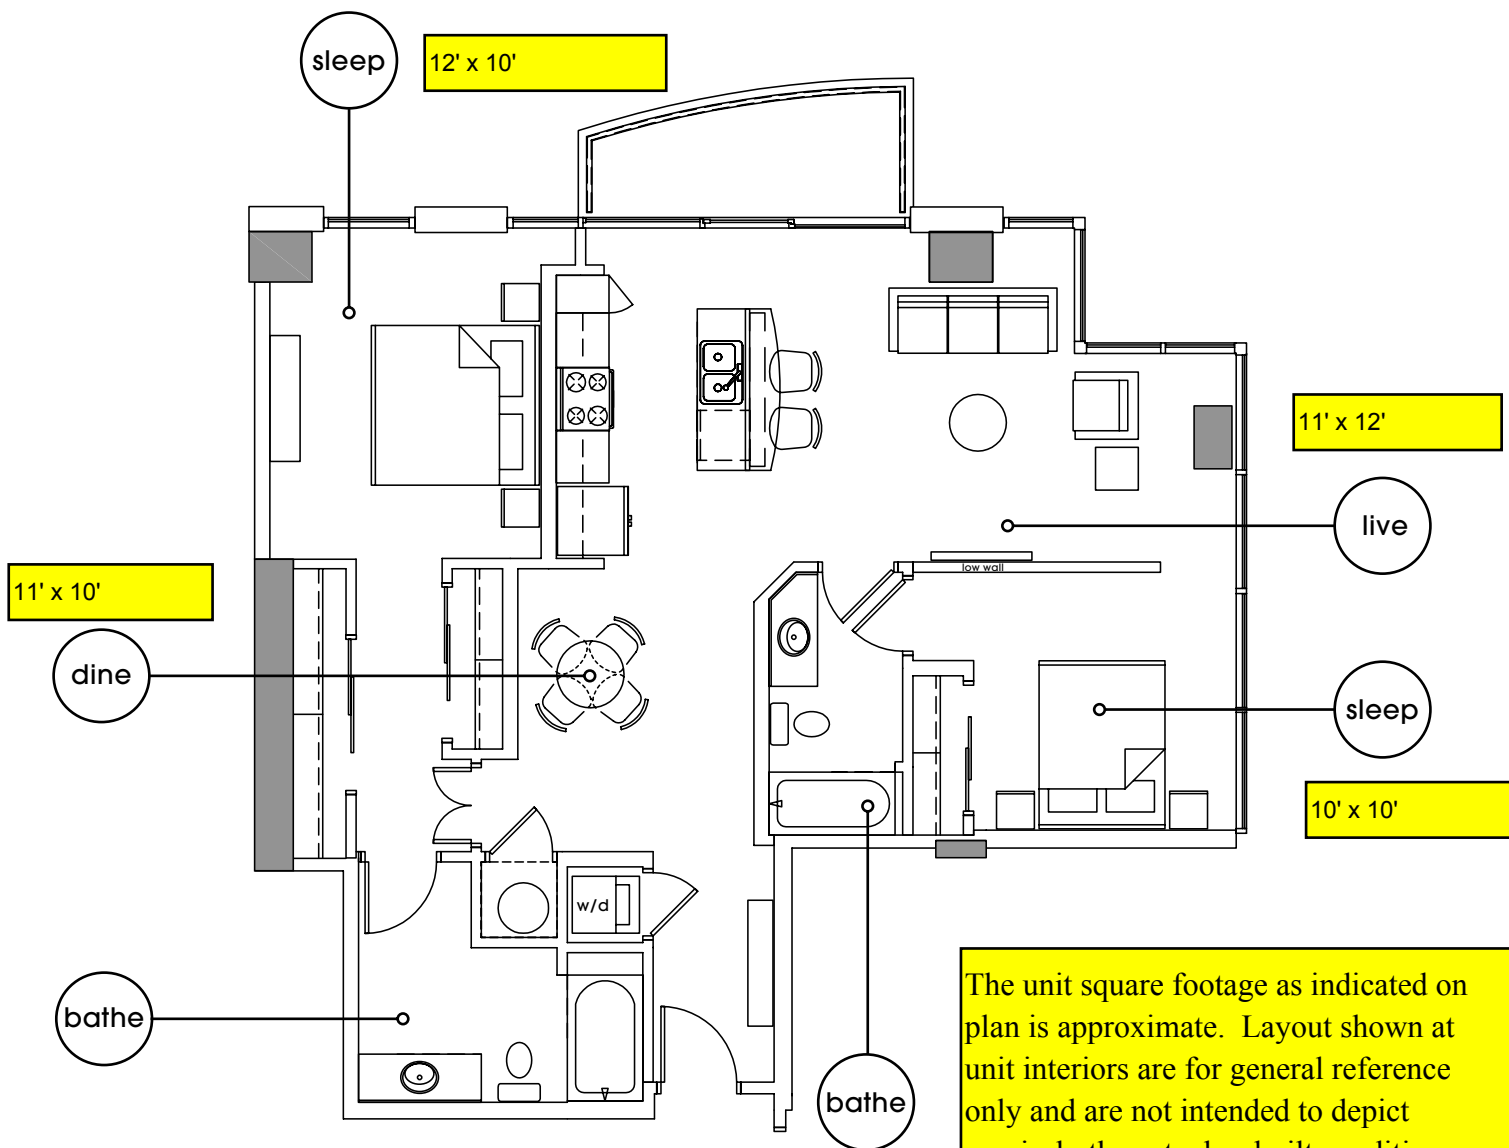

Residence B1W | 2 bedroom + 2 bath

interior: 1117 sq. ft.
exterior: 64 sq. ft.

total: 1181 sq. ft.

The unit square footage as indicated on plan is approximate. Layout shown at unit interiors are for general reference only and are not intended to depict precisely the actual as built conditions. Actual dimensions and layout at interior units may vary. Drawing is not to scale.

SALES BY
NOVARE-AU
REALTY-LLC
512-477-0360

The unit or units shown herein are merely approximations and do not necessarily reflect the actual as-built conditions of the same. The as-built dimension and size of the unit or units may vary from the dimension and size reflected herein. Prices and availability are subject to change without notice. Drawing is not to scale. Furnishings not included. Refrigerator and washer/dryer not included.