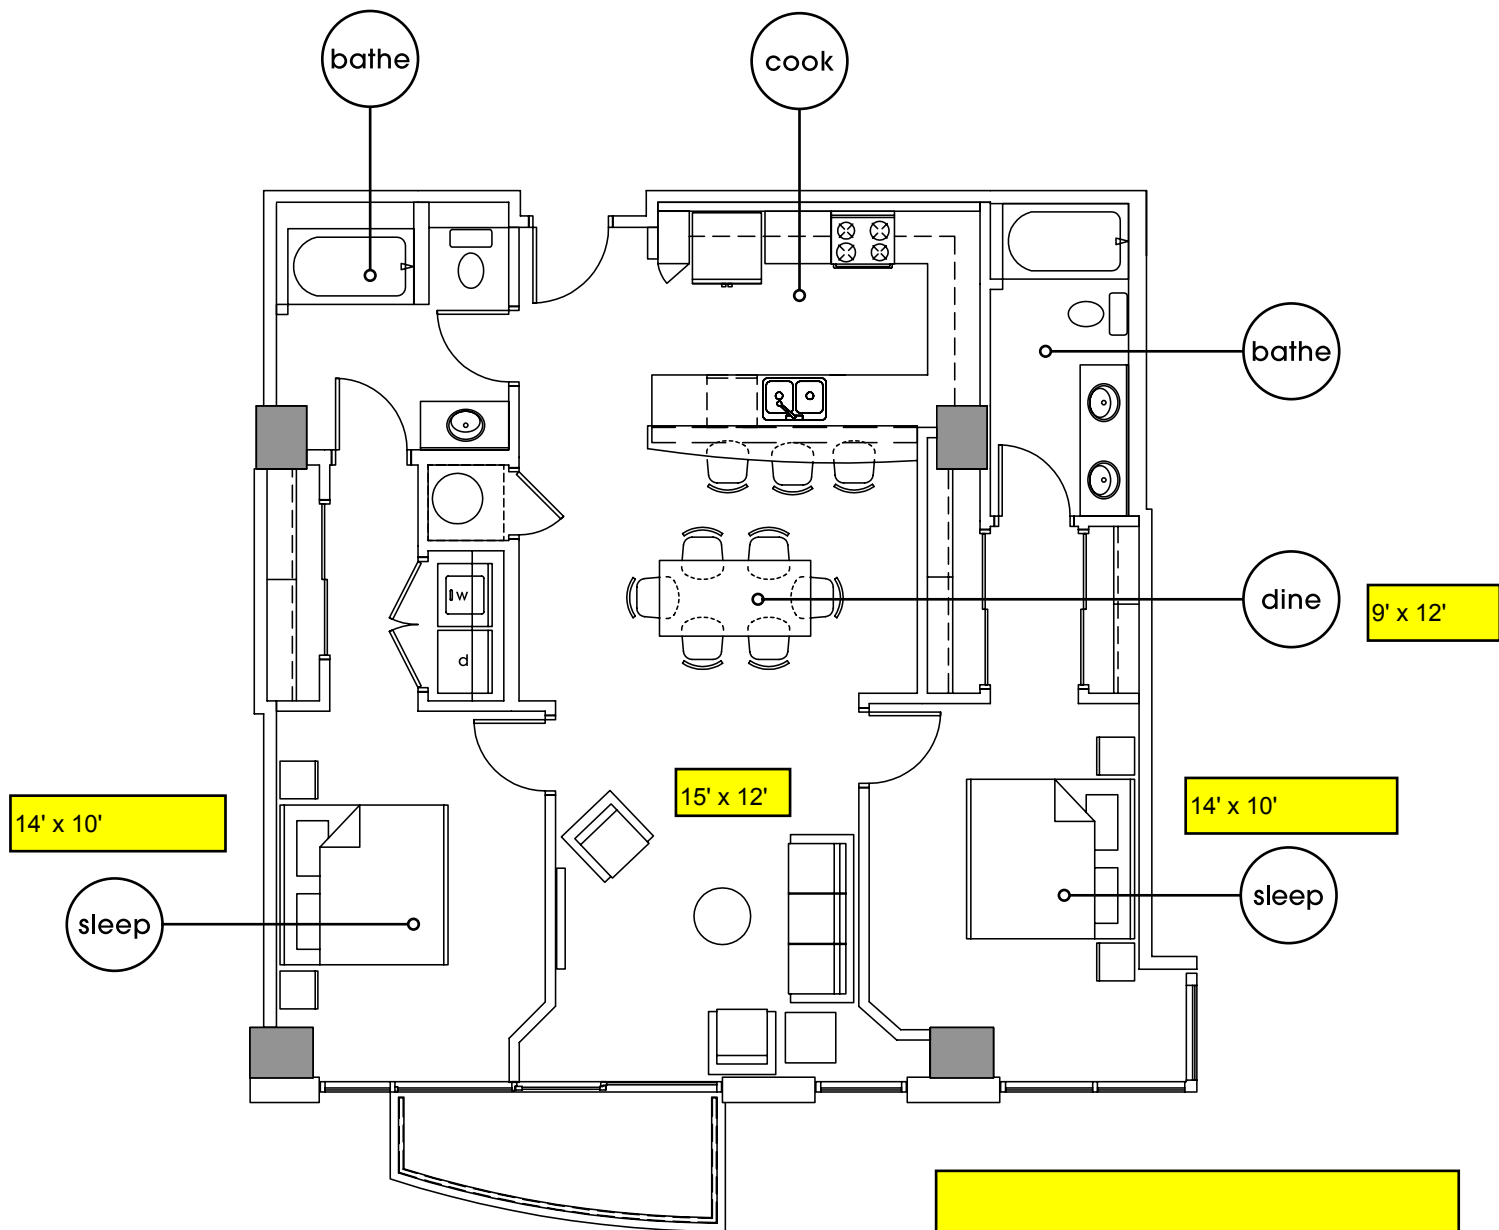

Residence B2 | 2 bedroom + 2 bath

interior: 1244 sq. ft.
exterior: 64 sq. ft.

total: 1308 sq. ft.

The unit square footage as indicated on plan is approx

SALES BY
NOVARE-AU
REALTY-LLC
512-477-0360

The unit or units shown herein are merely approximations and do not necessarily reflect the actual as-built conditions of the same. The as-built dimension and size of the unit or units may vary from the dimension and size reflected herein. Prices and availability are subject to change without notice. Drawing is not to scale. Furnishings not included. Refrigerator and washer/dryer not included.