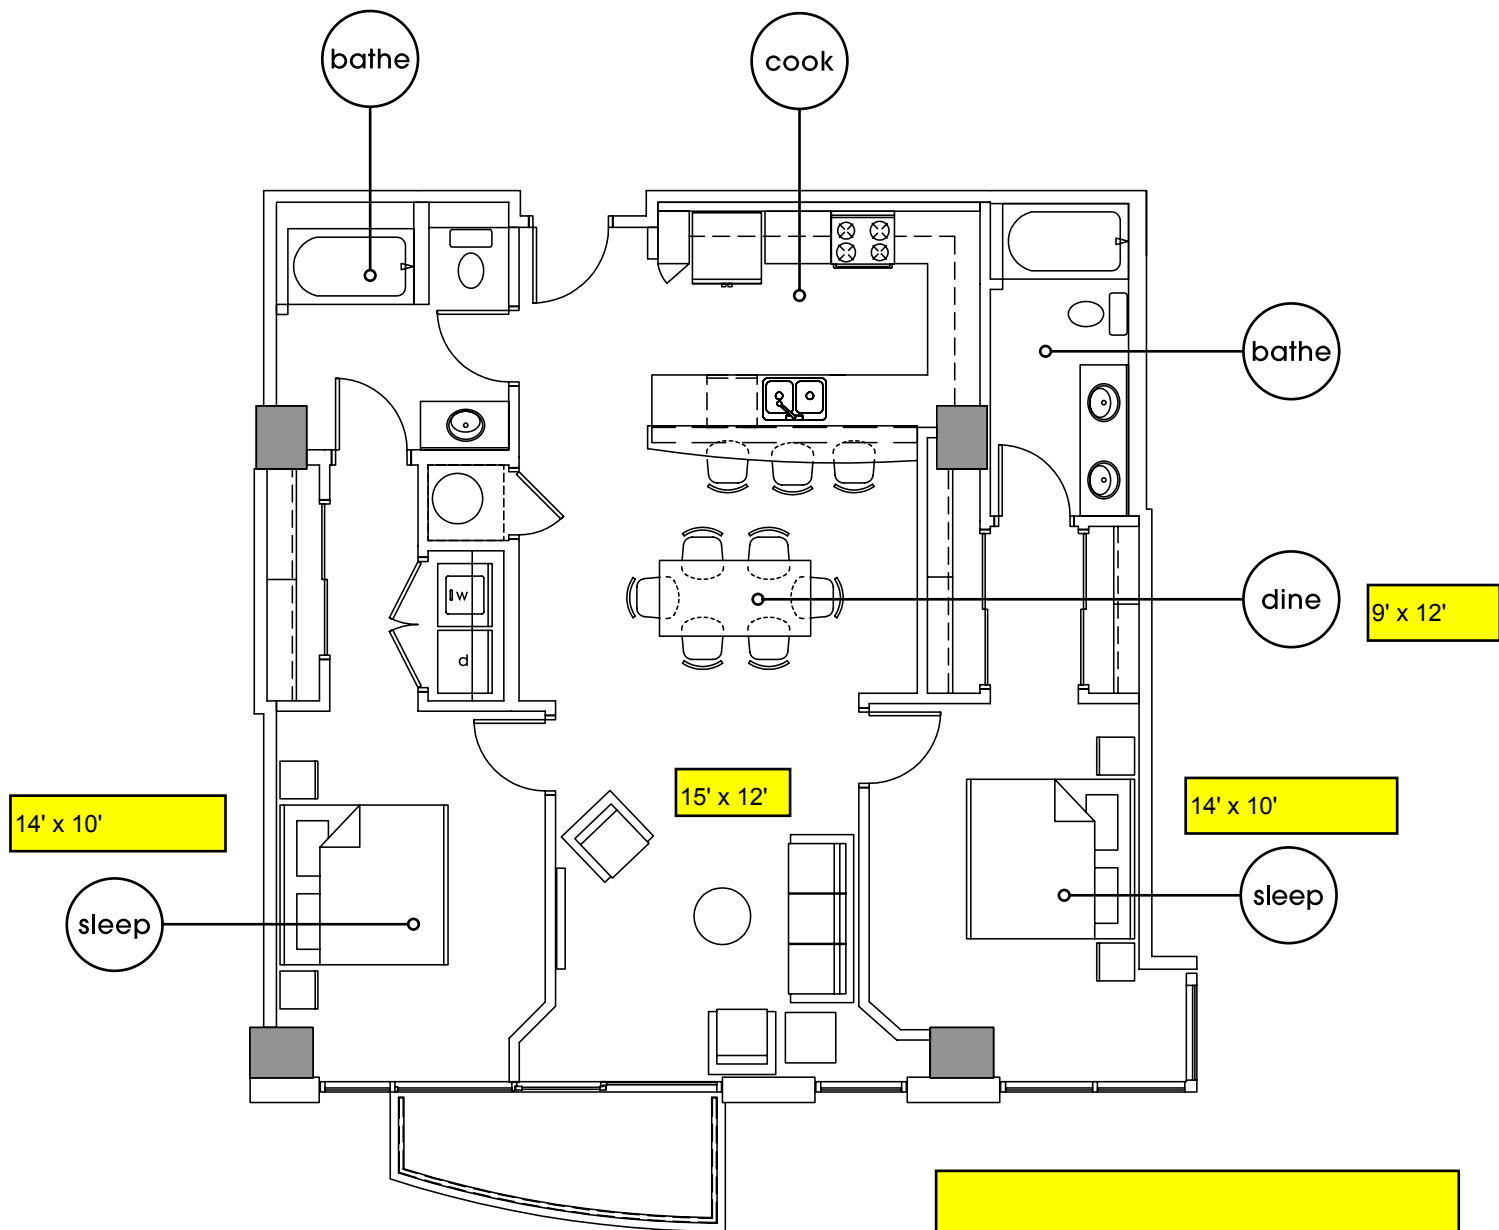

# Residence B2 | 2 bedroom + 2 bath

interior: 1244 sq. ft.  
exterior: 64 sq. ft.

**total: 1308 sq. ft.**

The unit square footage as indicated on plan is approx

SALES BY  
NOVARE-AU  
REALTY-LLC  
512-477-0360

The unit or units shown herein are merely approximations and do not necessarily reflect the actual as-built conditions of the same. The as-built dimension and size of the unit or units may vary from the dimension and size reflected herein. Prices and availability are subject to change without notice. Drawing is not to scale. Furnishings not included. Refrigerator and washer/dryer not included.