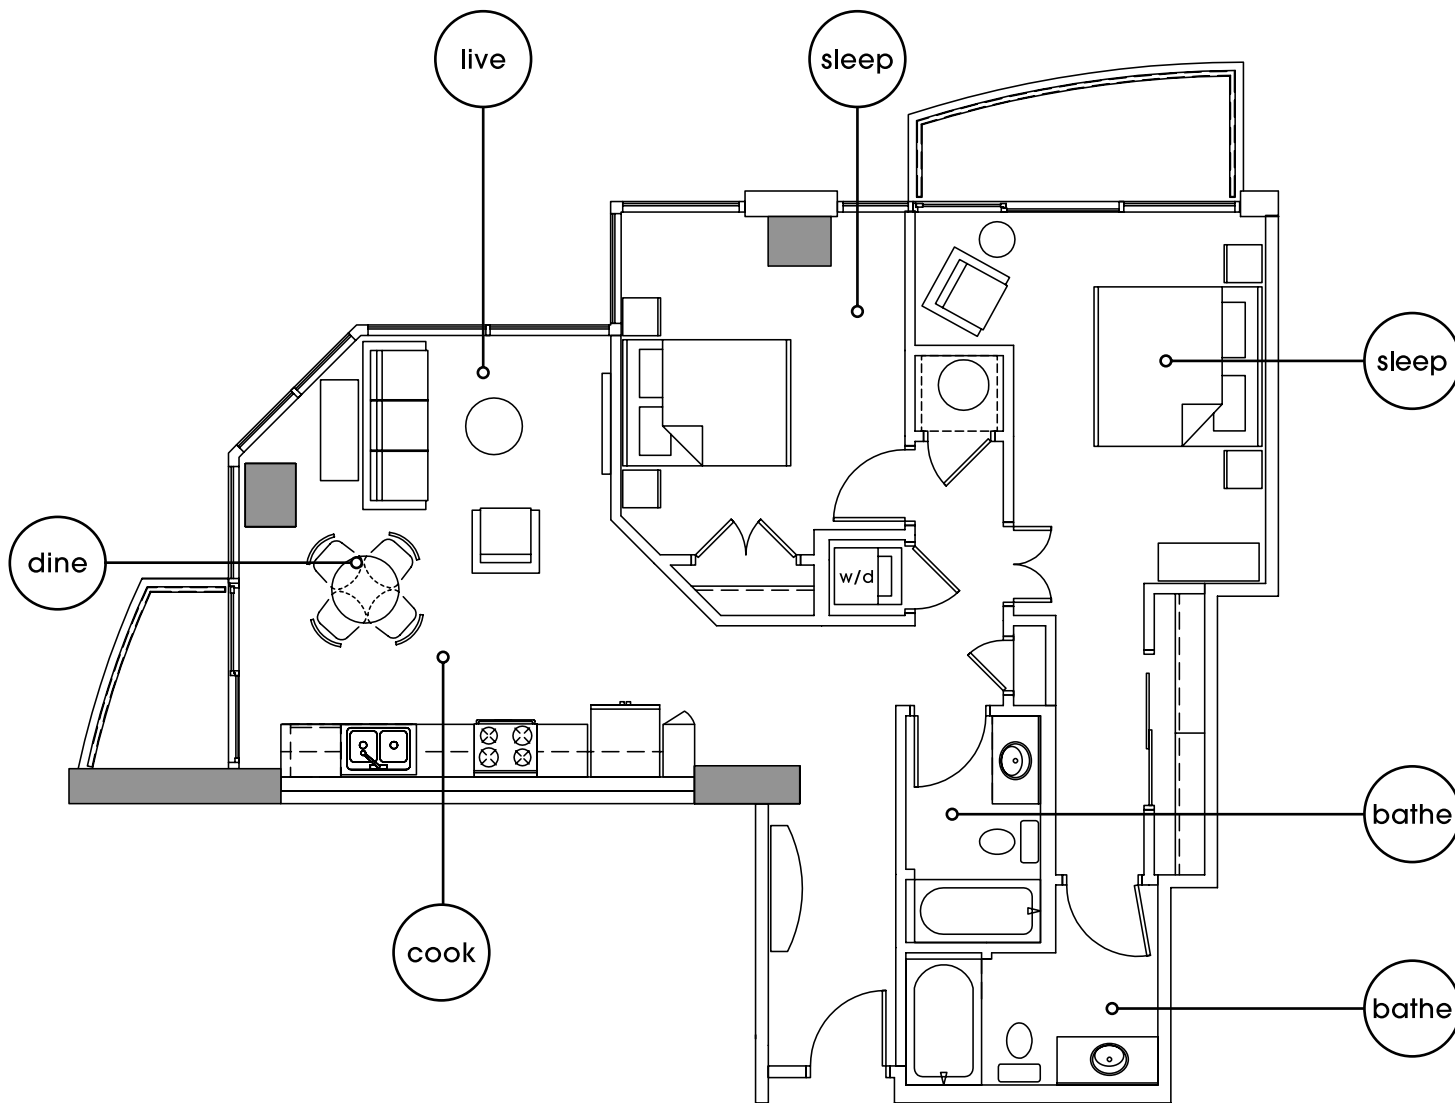

Residence B3 | 2 bedroom + 2 bath

interior: 1059 sq. ft.
exterior: 101 sq. ft.

total: 1160 sq. ft.

SALES BY
NOVARE-AU
REALTY-LLC
512-477-0360

The unit or units shown hereon are merely approximations and do not necessarily reflect the actual as-built conditions of the same. The as-built dimension and size of the unit or units may vary from the dimension and size reflected hereon. Prices and availability are subject to change without notice. Drawing is not to scale. Furnishings not included. Refrigerator and washer/dryer not included.