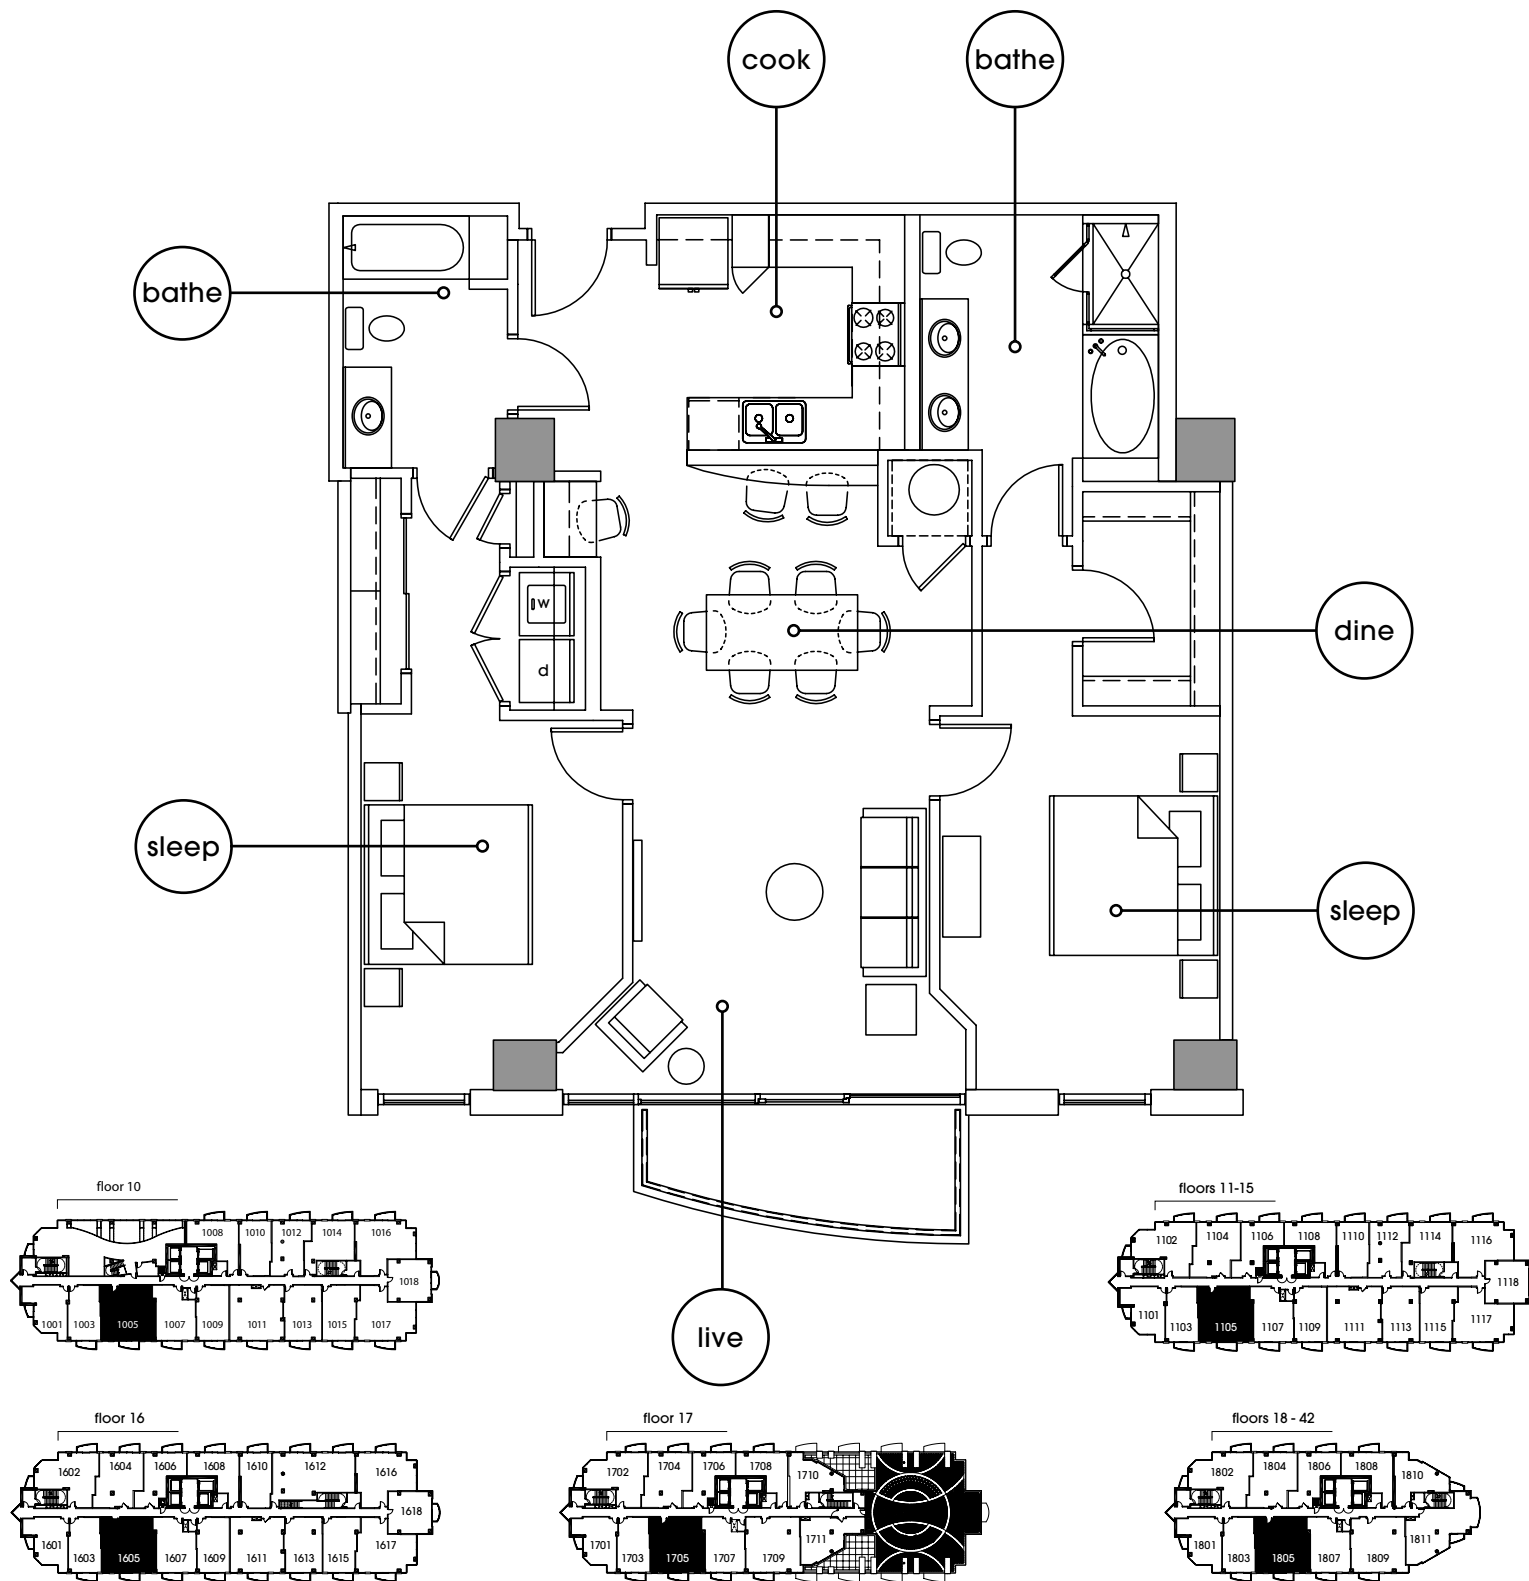

Residence B4 | 2 bedroom + 2 bath

interior: 1225 sq. ft.
exterior: 64 sq. ft.

total: 1289 sq. ft.

SALES BY
NOVARE-AU
REALTY-LLC
512-477-0360

The unit or units shown hereon are merely approximations and do not necessarily reflect the actual as-built conditions of the same. The as-built dimension and size of the unit or units may vary from the dimension and size reflected hereon. Prices and availability are subject to change without notice. Drawing is not to scale. Furnishings not included. Refrigerator and washer/dryer not included.