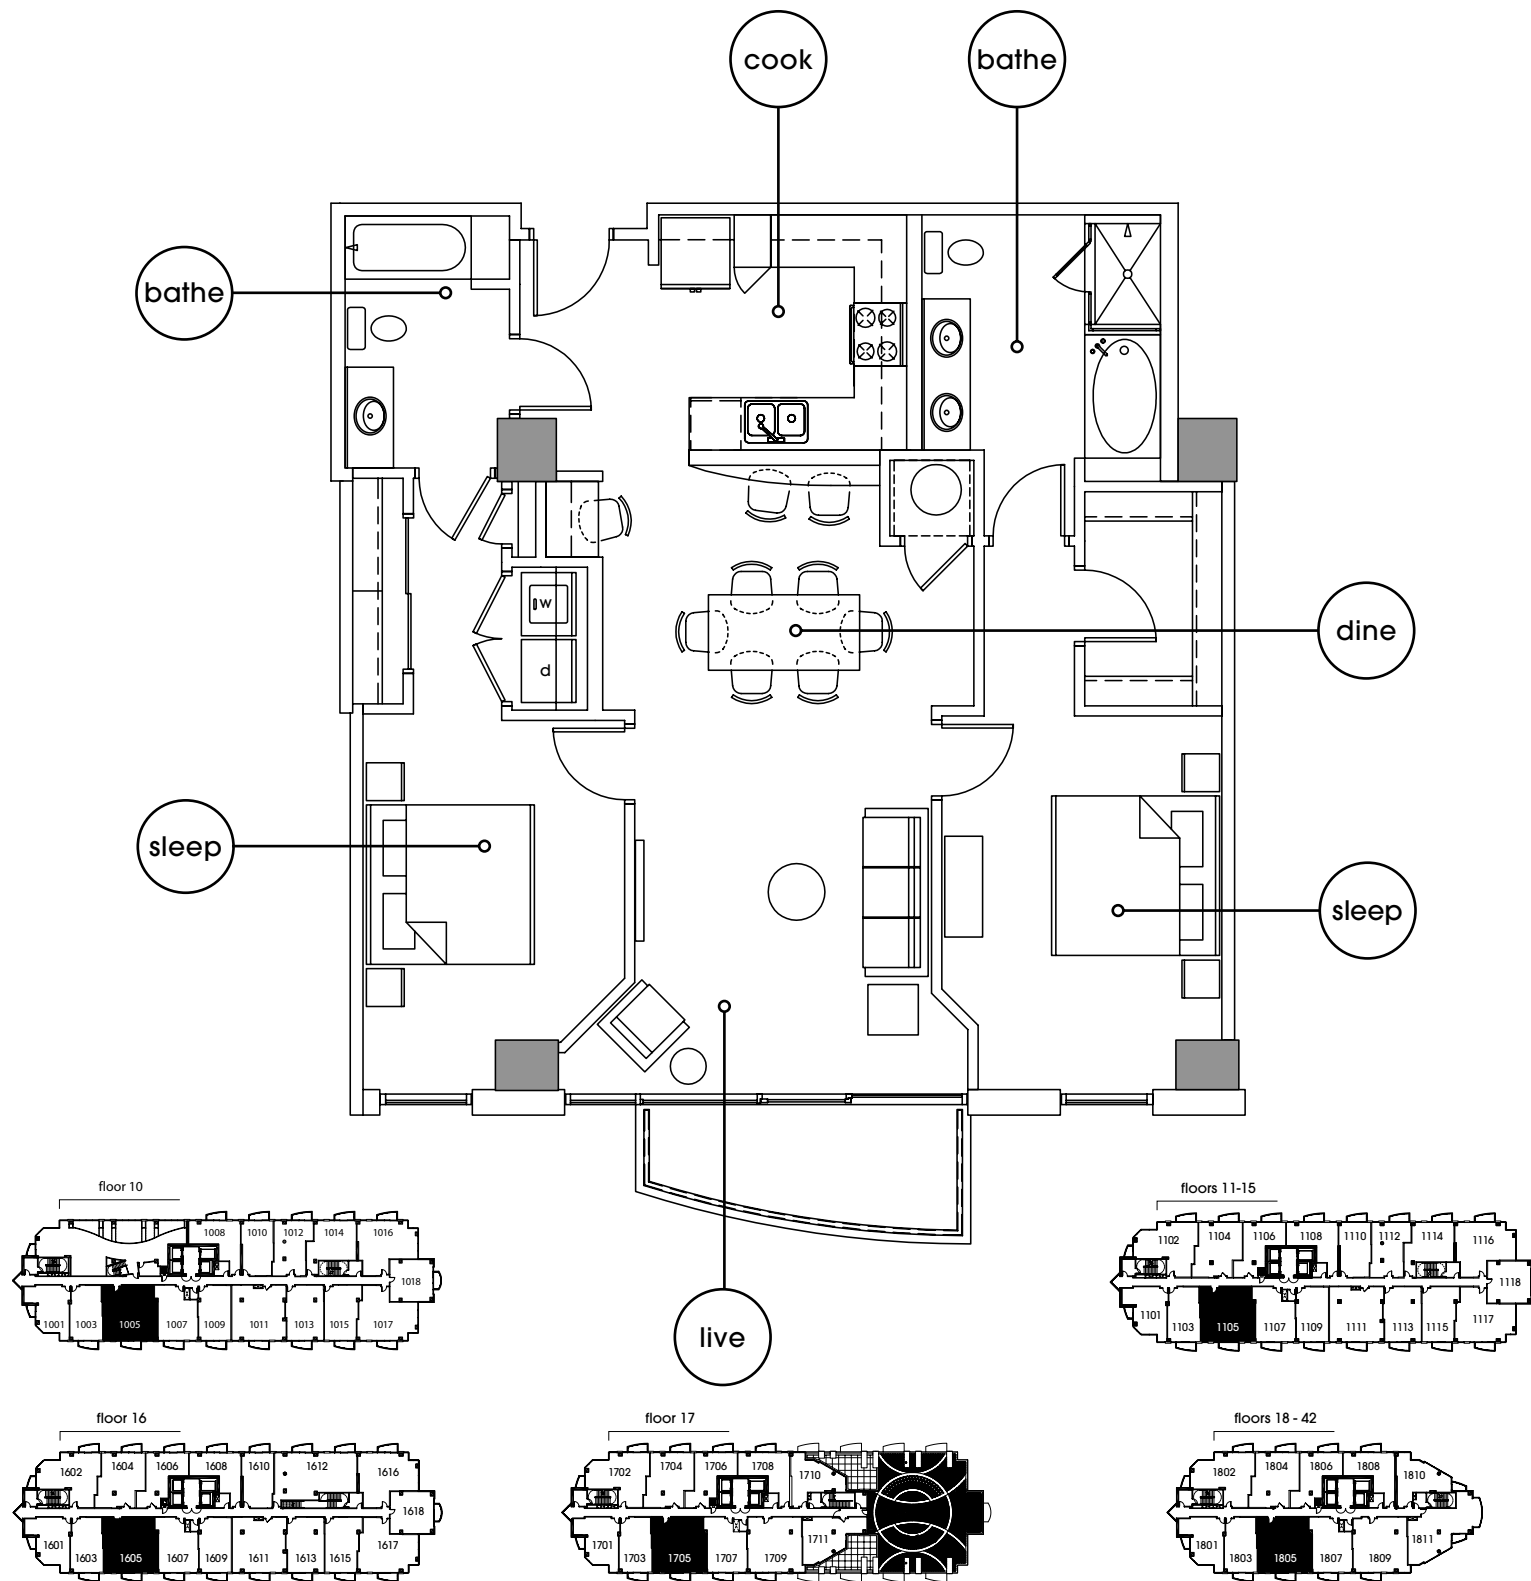

Residence B4 | 2 bedroom + 2 bath

interior: 1225 sq. ft.
exterior: 64 sq. ft.

total: 1289 sq. ft.

SALES BY
NOVARE-AU
REALTY-LLC
512-477-0360

The unit or units shown herein are merely approximations and do not necessarily reflect the actual as-built conditions of the same. The as-built dimension and size of the unit or units may vary from the dimension and size reflected herein. Prices and availability are subject to change without notice. Drawing is not to scale. Furnishings not included. Refrigerator and washer/dryer not included.