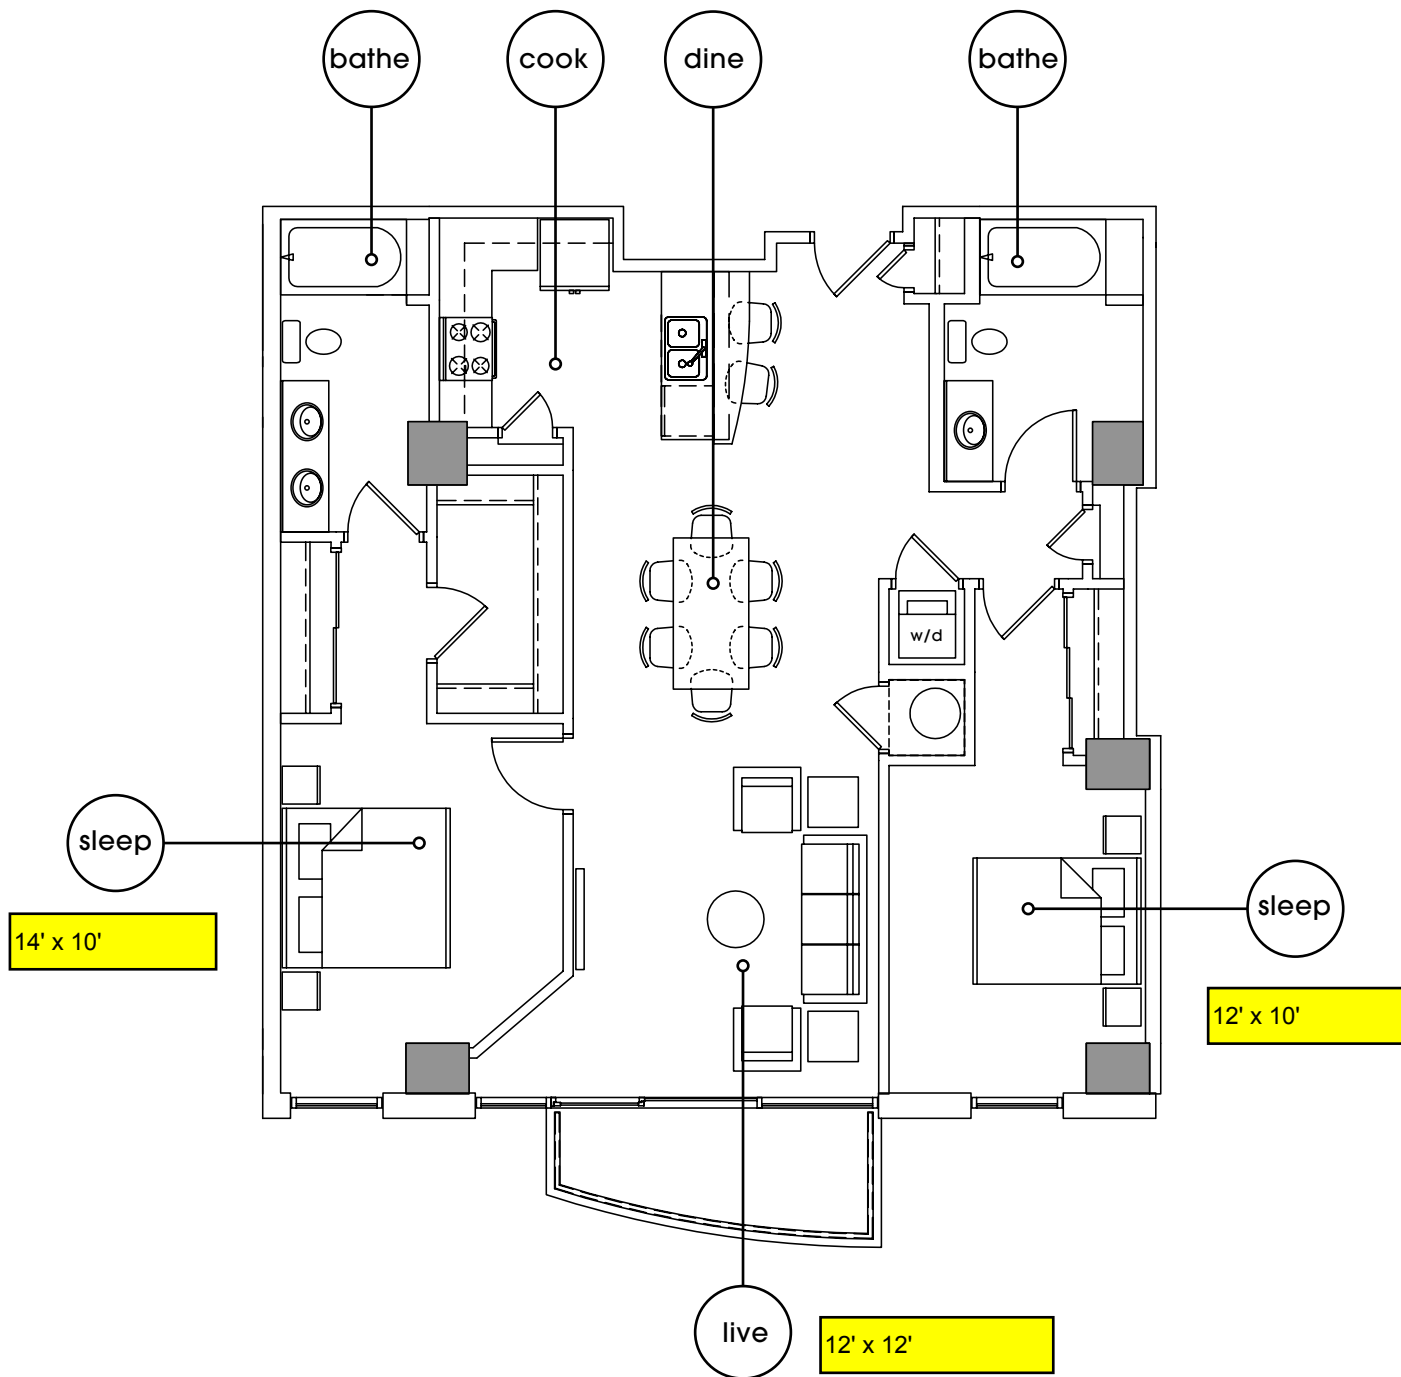

Residence B5 | 2 bedroom + 2 bath

interior: 1221 sq. ft.
 exterior: 64 sq. ft.

total: 1285 sq. ft.

The unit square footage as indicated on plan is approximate. Layout shown at unit interiors are for general reference only and are not intended to depict precisely the actual as built conditions. Actual dimensions and layout at interior units may vary. Drawing is not to scale.

SALES BY
 NOVARE-AU
 REALTY-LLC
 512-477-0360

The unit or units shown hereon are merely approximations and do not necessarily reflect the actual as-built conditions of the same. The as-built dimension and size of the unit or units may vary from the dimension and size reflected hereon. Prices and availability are subject to change without notice. Drawing is not to scale. Furnishings not included. Refrigerator and washer/dryer not included.