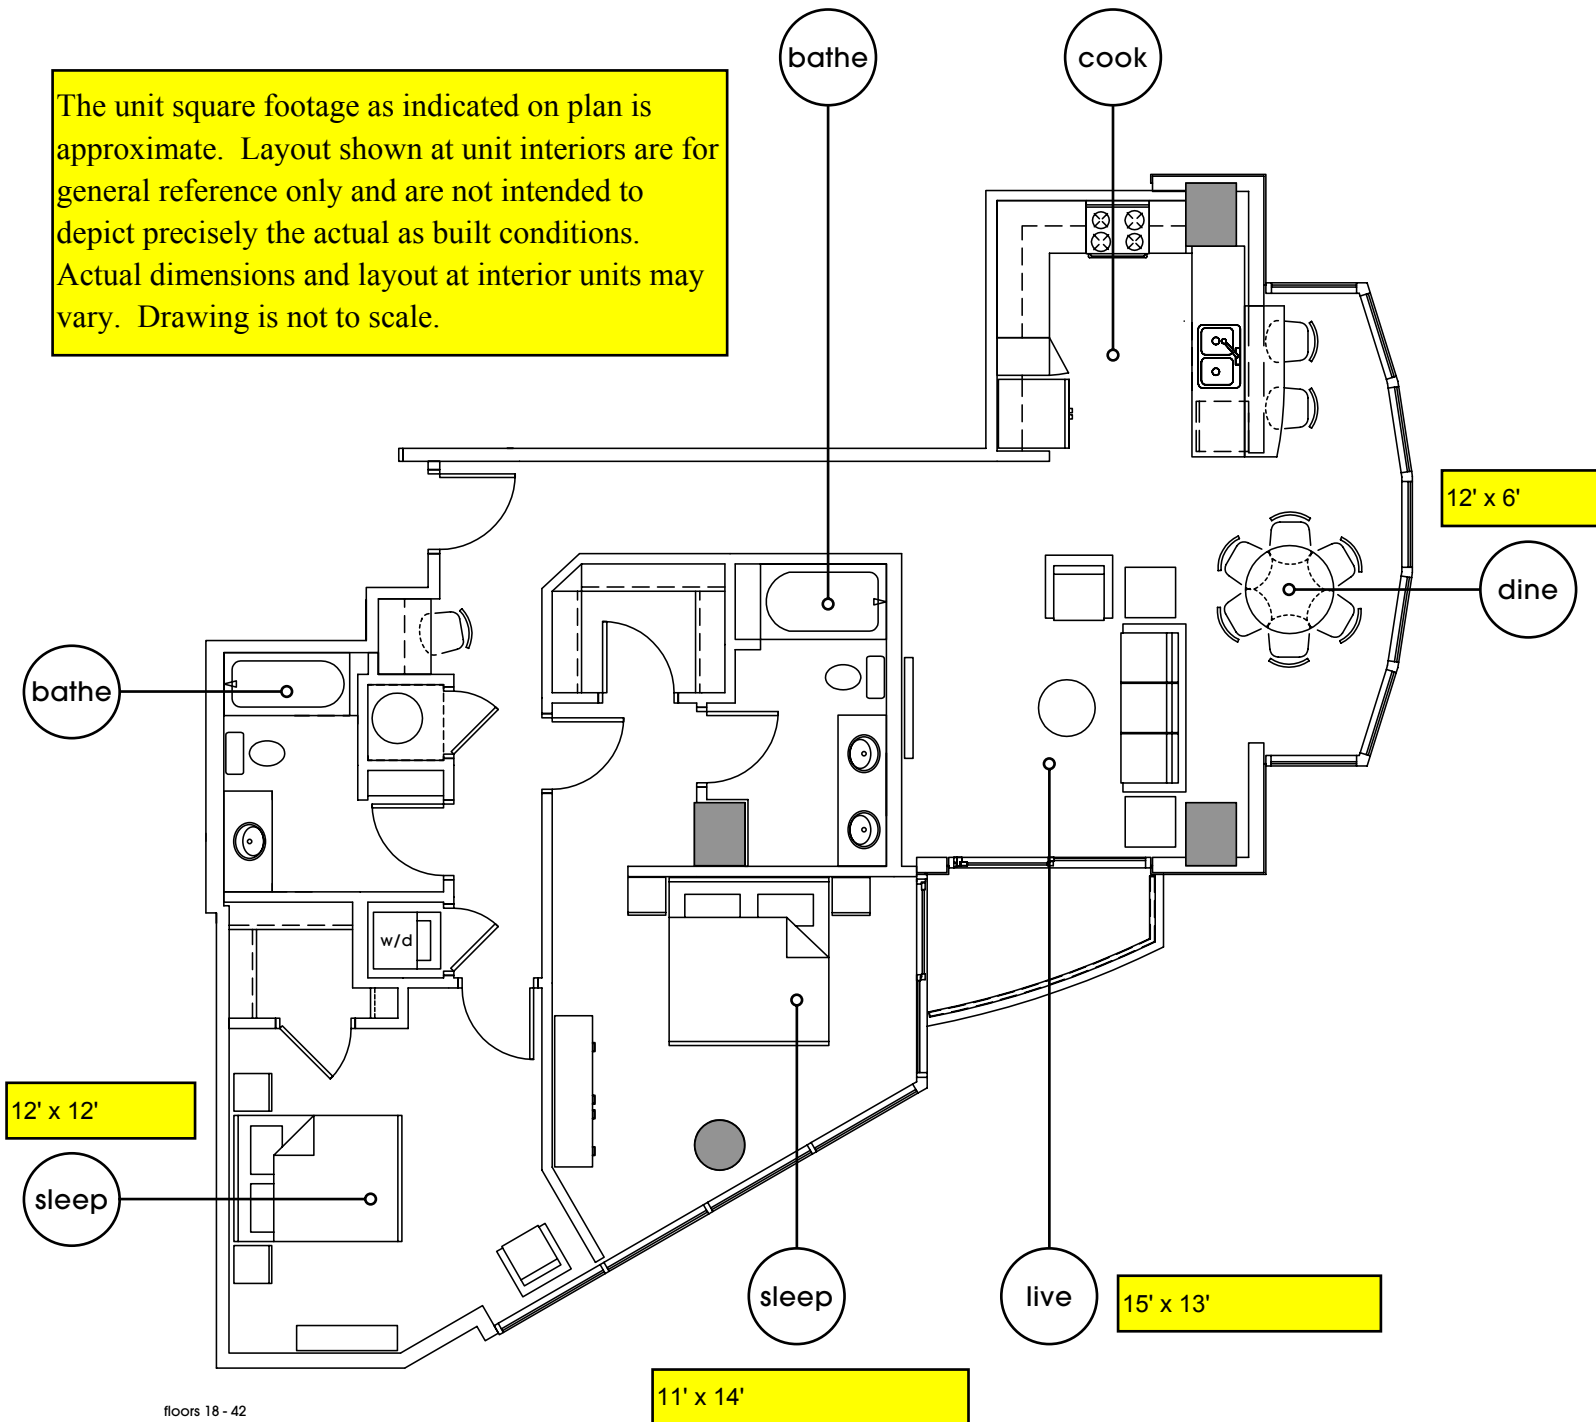

Residence B6 | 2 bedroom + 2 bath

interior: 1280 sq. ft.
exterior: 46 sq. ft.

total: 1326 sq. ft.

The unit square footage as indicated on plan is approximate. Layout shown at unit interiors are for general reference only and are not intended to depict precisely the actual as built conditions. Actual dimensions and layout at interior units may vary. Drawing is not to scale.

SALES BY
NOVARE-AU
REALTY-LLC
512-477-0360

The unit or units shown herein are merely approximations and do not necessarily reflect the actual as-built conditions of the same. The as-built dimension and size of the unit or units may vary from the dimension and size reflected herein. Prices and availability are subject to change without notice. Drawing is not to scale. Furnishings not included. Refrigerator and washer/dryer not included.