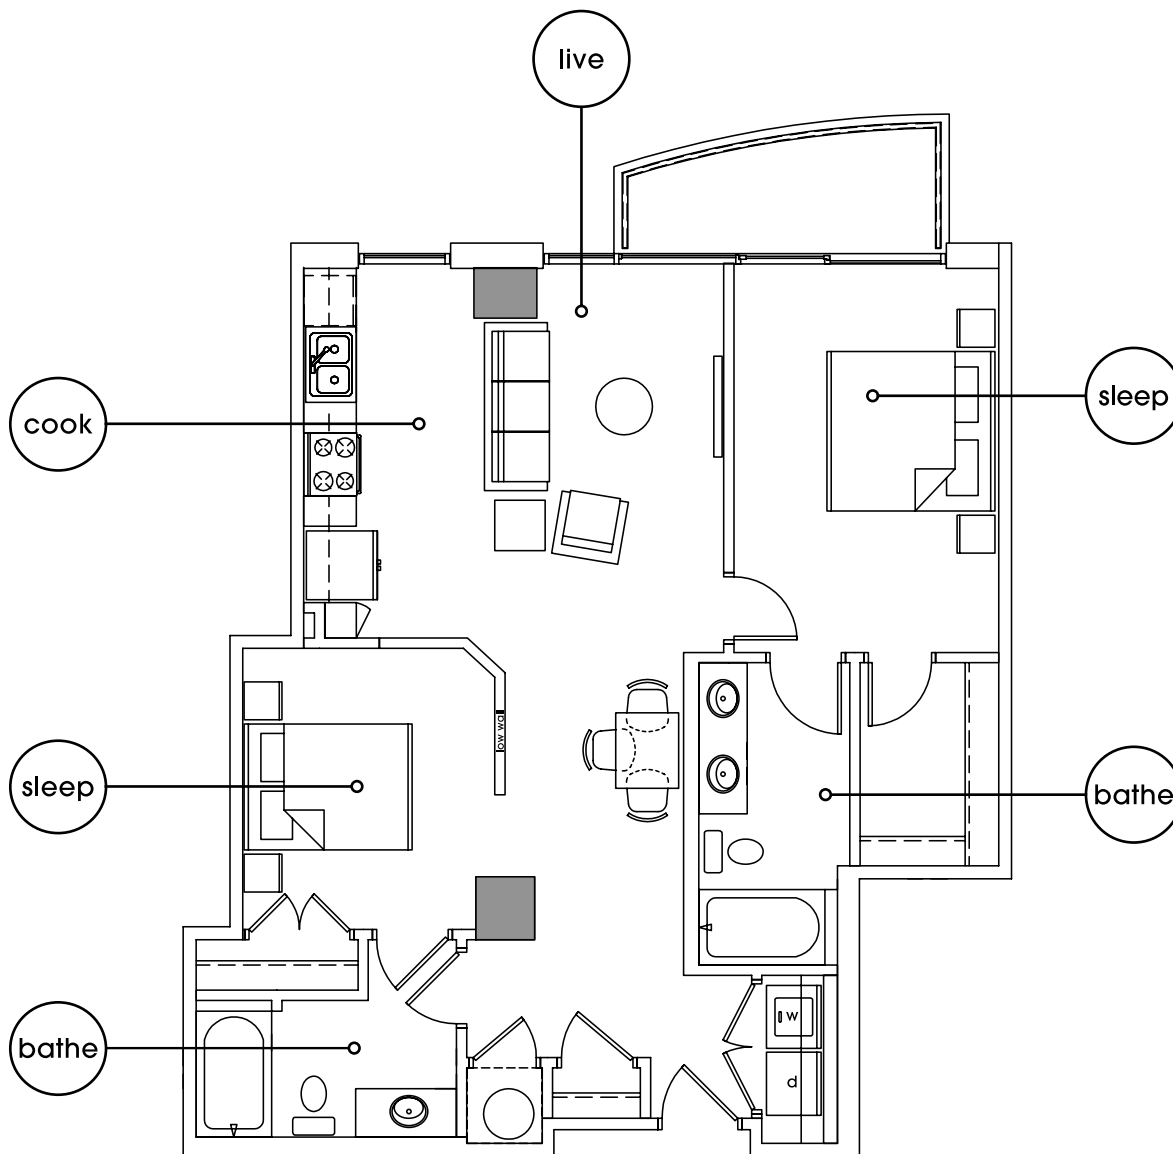

# Residence B8 | 2 bedroom + 2 bath

interior: 998 sq. ft.  
exterior: 64 sq. ft.

**total: 1062 sq. ft.**

SALES BY  
NOVARE-AU  
REALTY-LLC  
512-477-0360

The unit or units shown hereon are merely approximations and do not necessarily reflect the actual as-built conditions of the same. The as-built dimension and size of the unit or units may vary from the dimension and size reflected hereon. Prices and availability are subject to change without notice. Drawing is not to scale. Furnishings not included. Refrigerator and washer/dryer not included.