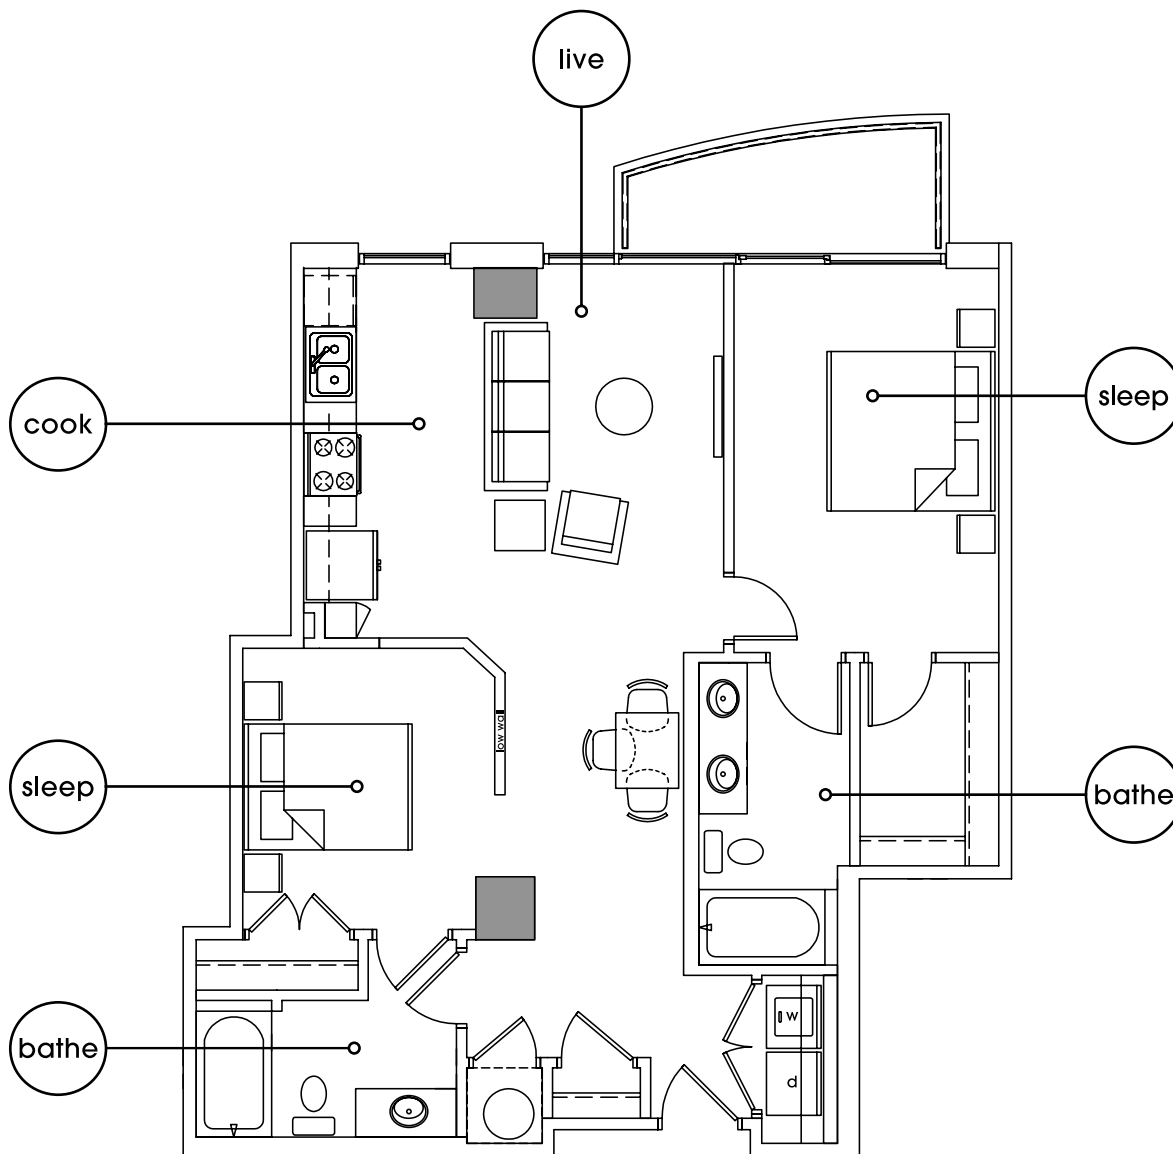

Residence B8 | 2 bedroom + 2 bath

interior: 998 sq. ft.
exterior: 64 sq. ft.

total: 1062 sq. ft.

SALES BY
NOVARE-AU
REALTY-LLC
512-477-0360

The unit or units shown hereon are merely approximations and do not necessarily reflect the actual as-built conditions of the same. The as-built dimension and size of the unit or units may vary from the dimension and size reflected hereon. Prices and availability are subject to change without notice. Drawing is not to scale. Furnishings not included. Refrigerator and washer/dryer not included.