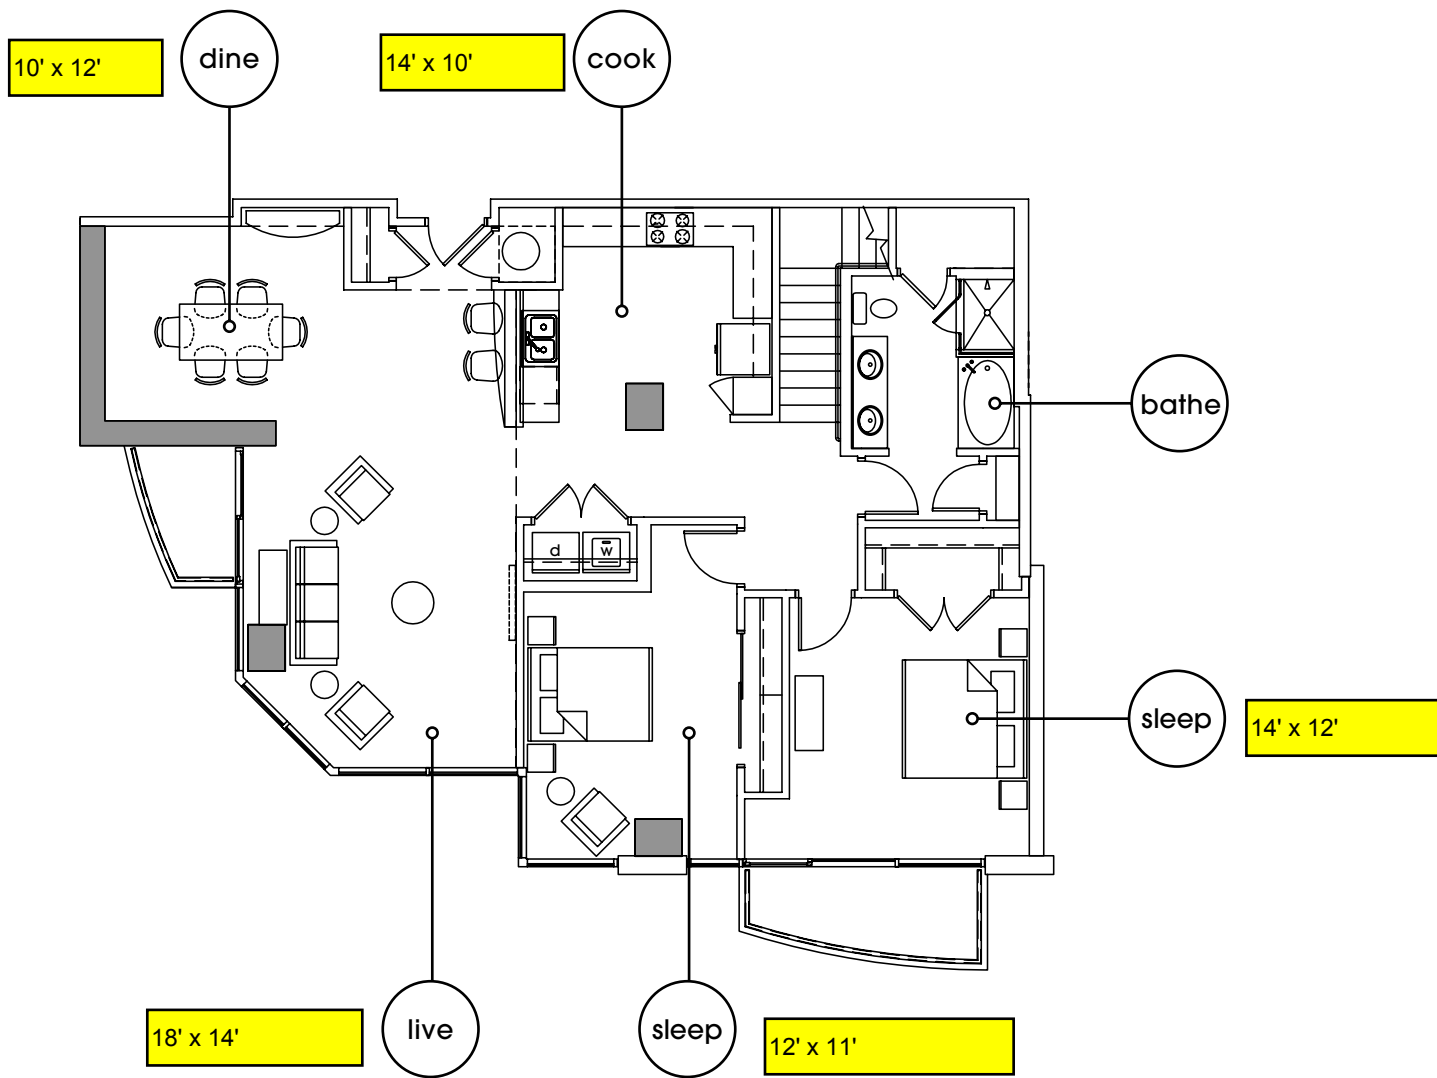

Residence PH2 | 3 bedroom + 2 bath | Lower Level

interior: 2571 sq. ft.
exterior: 574 sq. ft.

total: 3145 sq. ft.

The unit square footage as indicated on plan is approximate. Layout shown at unit interiors are for general reference only and are not intended to depict precisely the actual as built conditions. Actual dimensions and layout at interior units may vary. Drawing is not to scale.

Residence PH2 | 3 bedroom + 2 bath | Upper Level

The unit square footage as indicated on plan is approximate. Layout shown at unit interiors are for general reference only and are not intended to depict precisely the actual as built conditions. Actual dimensions and layout at interior units may vary. Drawing is not to scale.