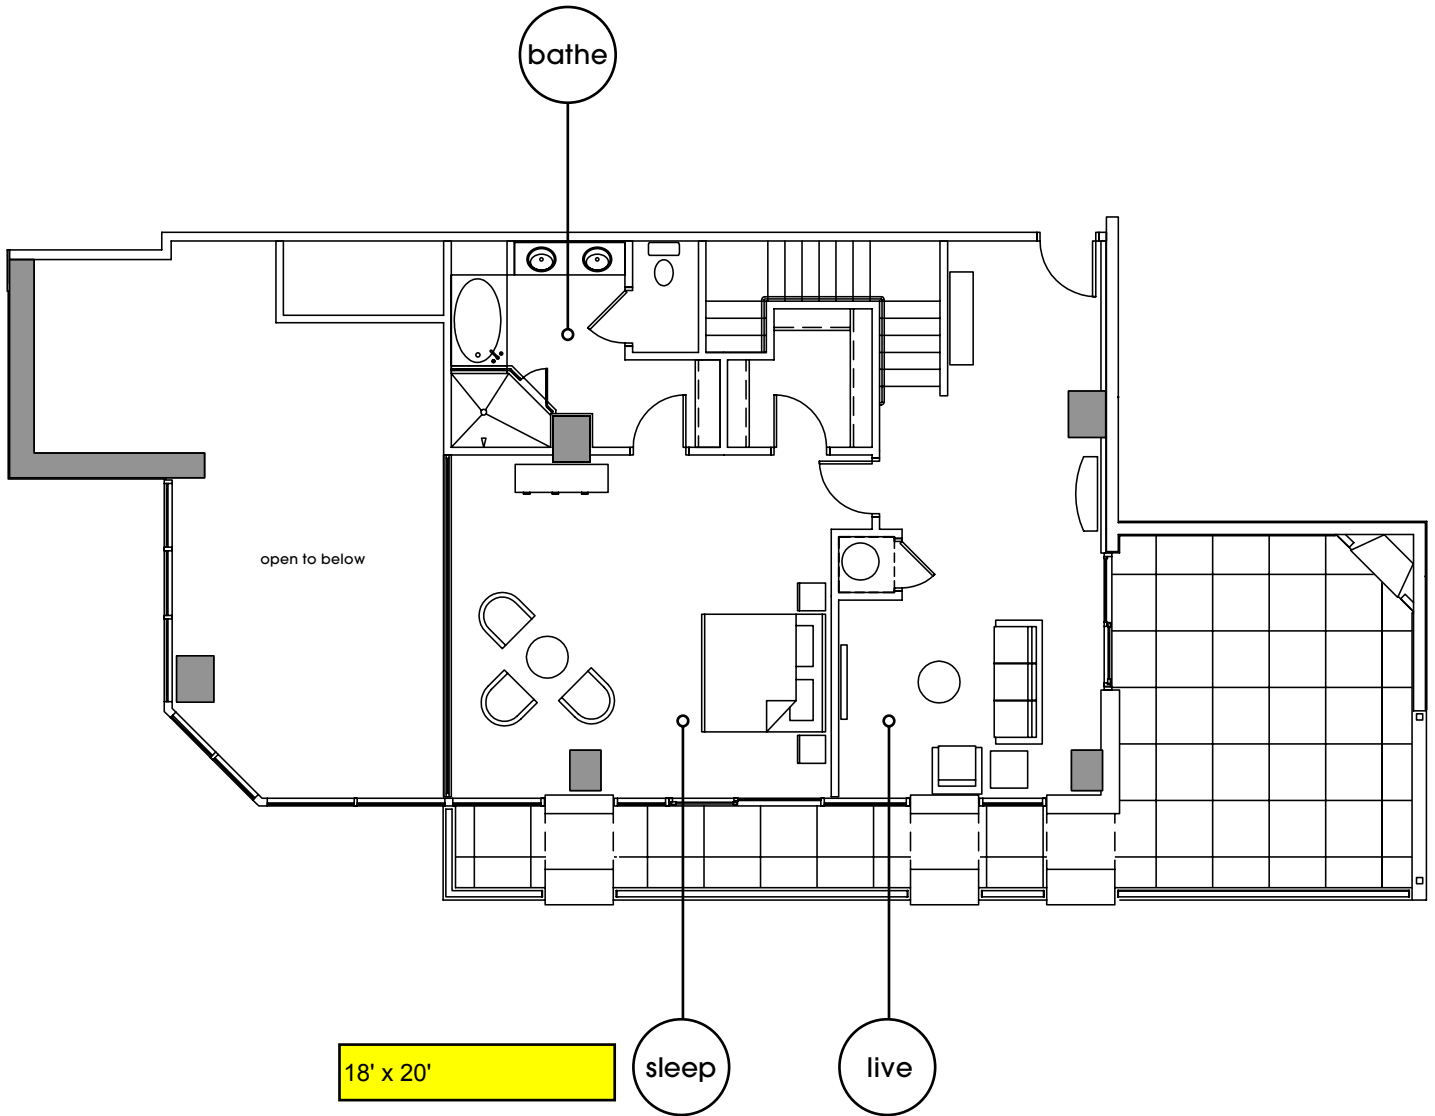

Residence PH2 | 3 bedroom + 2 bath | Lower Level

interior: 2571 sq. ft.
exterior: 574 sq. ft.

total: 3145 sq. ft.

The unit square footage as indicated on plan is approximate. Layout shown at unit interiors are for general reference only and are not intended to depict precisely the actual as built conditions. Actual dimensions and layout at interior units may vary. Drawing is not to scale.

Residence PH2 | 3 bedroom + 2 bath | Upper Level

The unit square footage as indicated on plan is approximate. Layout shown at unit interiors are for general reference only and are not intended to depict precisely the actual as built conditions. Actual dimensions and layout at interior units may vary. Drawing is not to scale.