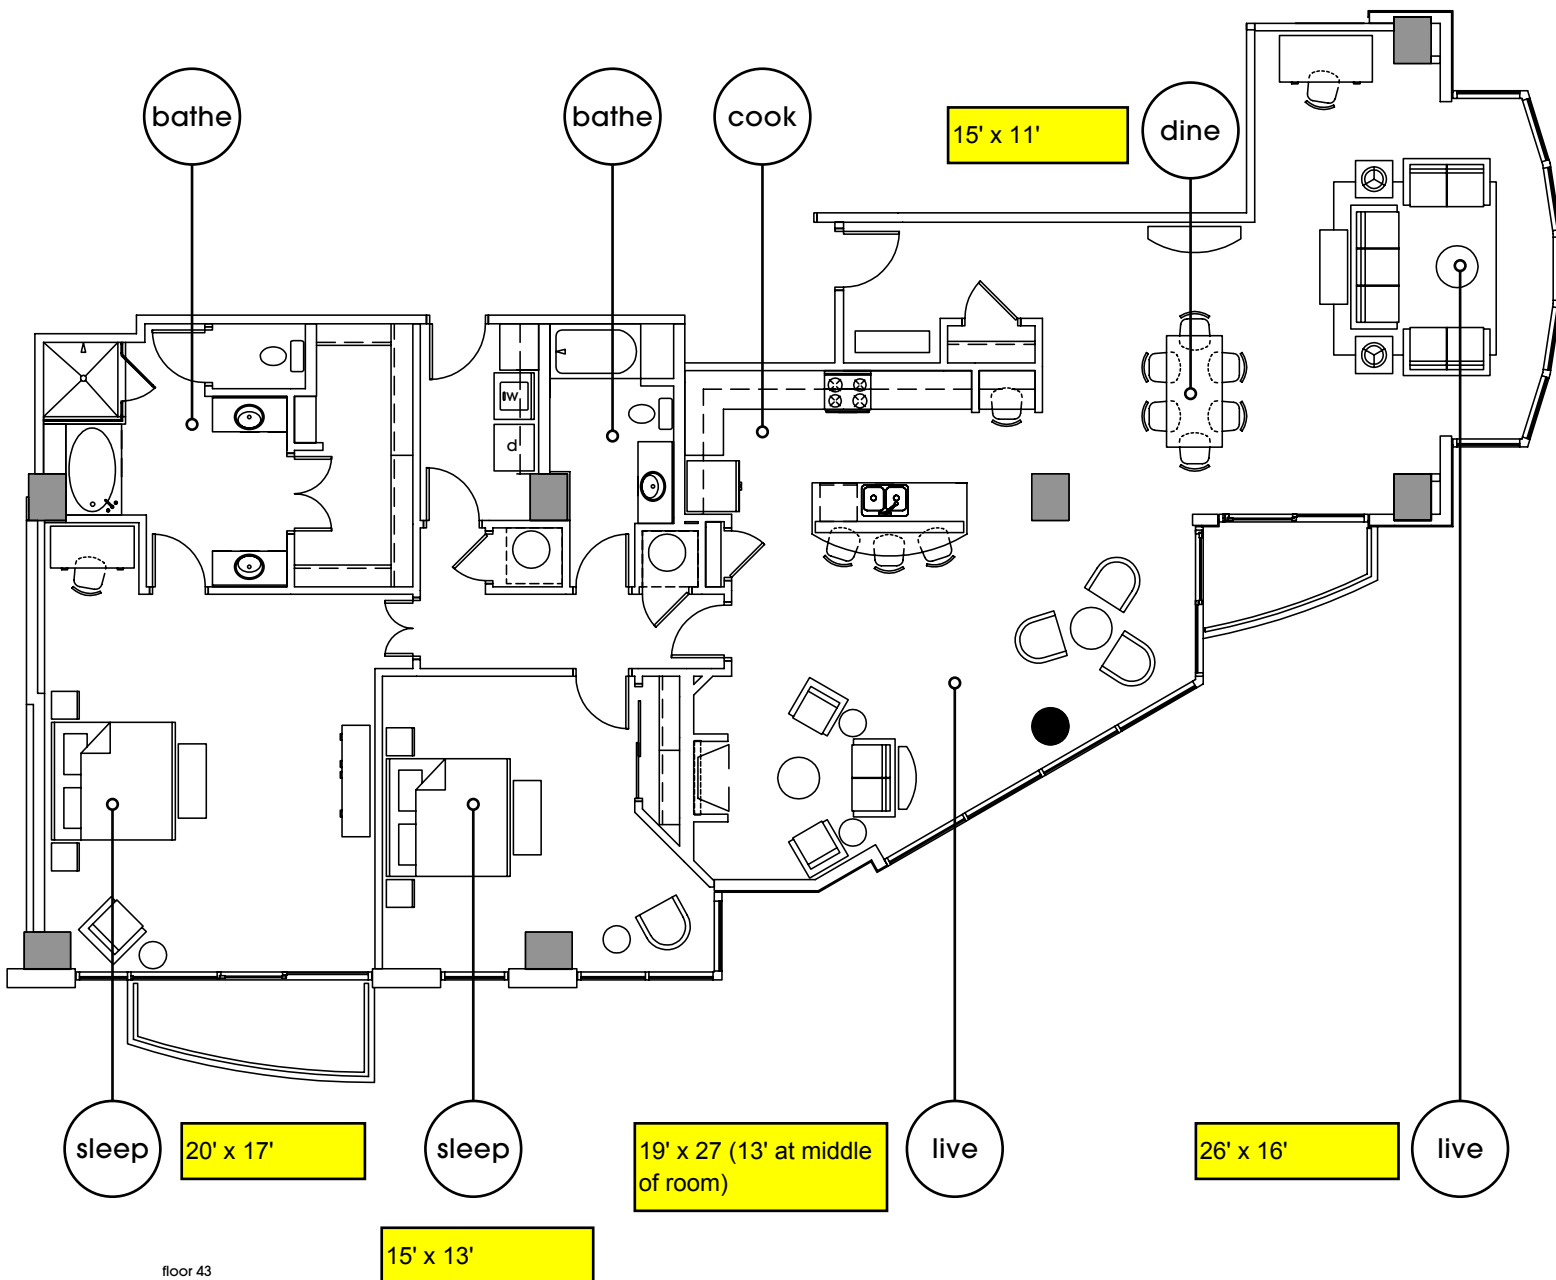

Residence PH4 | 2 bedroom + 2 bath

interior: 2523 sq. ft.
exterior: 110 sq. ft.

total: 2633 sq. ft.

The unit square footage as indicated on plan is approximate. Layout shown at unit interiors are for general reference only and are not intended to depict precisely the actual as built conditions. Actual dimensions and layout at interior units may vary. Drawing is not to scale.

SALES BY
NOVARE-AU
REALTY-LLC
512-477-0960

The unit or units shown herein are merely approximations and do not necessarily reflect the actual as-built conditions of the same. The as-built dimension and size of the unit or units may vary from the dimension and size reflected herein. Prices and availability are subject to change without notice. Drawing is not to scale. Furnishings not included. Refrigerator and washer/dryer not included.